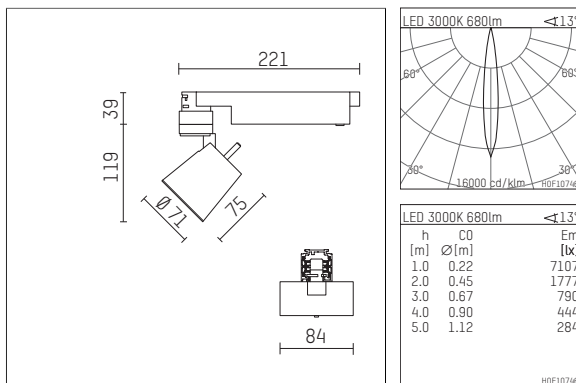

## 112 122 03 721 D | black

gin.o 1  
spotlight  
LED | 10 W 3000 K

- spotlight gin.o 1
- with 3 circuit DALI adapter
- for Hoffmeister control.x tracks
- circuit selection is possible while adapter is inserted into the track
- passive thermo management
- with LED 800 lm
- colour temperature: 3000 K
- colour rendering index: CRI >90
- L90 / B10 (50.000h)
- SDCM < 2
- net luminous flux: 680 lm
- total load: 10 W
- luminous efficacy: 68,0 lm/W
- rotationsymmetrical light distribution, spot
- beam angle: 15 °
- LED power unit integrated in adapter, electronic (DALI), 220-240 V, 0/50/60 Hz
- amplitude dimming
- dimming range: 100-1 %
- housing of die cast aluminium
- adapter of fibreglass reinforced thermoplastic
- safety glass, clear
- length: 221 mm, width: 84 mm, height: 158 mm
- rotatable 360°, 90° tiltable
- weight: 0,98 kg
- protection rating: IP20
- protection class I
- 5 years Hoffmeister warranty
- Made in Germany
- maximum ambient temperature: 35 ° C
- certificates: manufactured according to DIN VDE 0711 / EN 60598, CE
- colour: black
- 112 122 03 721 D

### Additional optional accessory components

description accessory general	dimensions in mm	item number	pic.-No.
soft.shape lens for spotlights gin.a and gin.o size 1	∅: 54	104227	01
sculpture lens for spotlights gin.a and gin.o size 1	∅: 54	103428	02
prismatic glass for spotlights gin.a and gin.o size 1	∅: 54	104914	03
honeycomb louver for spotlights gin.a and gin.o size 1		103416	04
soft.spot lens for spotlights gin.a and gin.o size 1	∅: 54	103429	01