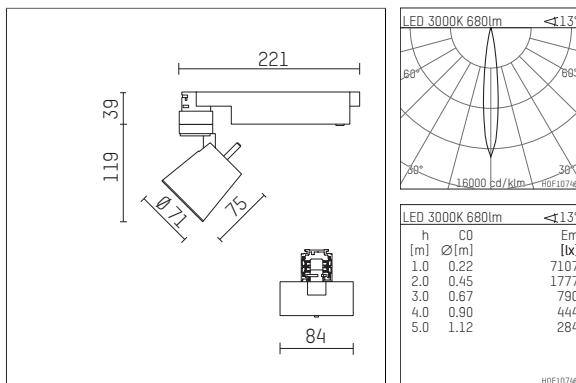

112 122 03 906 D | silver

gin.o 1
spotlight
LED | 10 W 3000 K

- spotlight gin.o 1
- with 3 circuit DALI adapter
- for Hoffmeister control.x tracks
- circuit selection is possible while adapter is inserted into the track
- passive thermo management
- with LED 800 lm
- colour temperature: 3000 K
- colour rendering index: CRI >90
- L90 / B10 (50.000h)
- SDCM < 2
- net luminous flux: 680 lm
- total load: 10 W
- luminous efficacy: 68,0 lm/W
- rotationsymmetrical light distribution, spot
- beam angle: 15 °
- LED power unit integrated in adapter, electronic (DALI), 220-240 V, 0/50/60 Hz
- amplitude dimming
- dimming range: 100-1 %
- housing of die cast aluminium
- adapter of fibreglass reinforced thermoplastic
- safety glass, clear
- length: 221 mm, width: 84 mm, height: 158 mm
- rotatable 360°, 90° tiltable
- weight: 0,98 kg
- protection rating: IP20
- protection class I
- 5 years Hoffmeister warranty
- Made in Germany
- maximum ambient temperature: 35 ° C
- certificates: manufactured according to DIN VDE 0711 / EN 60598, CE
- colour: silver
- 112 122 03 906 D

Additional optional accessory components

description accessory general	dimensions in mm	item number	pic.-No.
soft.shape lens for spotlights gin.a and gin.o size 1	∅: 54	104227	01
sculpture lens for spotlights gin.a and gin.o size 1	∅: 54	103428	02
prismatic glass for spotlights gin.a and gin.o size 1	∅: 54	104914	03
honeycomb louver for spotlights gin.a and gin.o size 1		103416	04
soft.spot lens for spotlights gin.a and gin.o size 1	∅: 54	103429	01