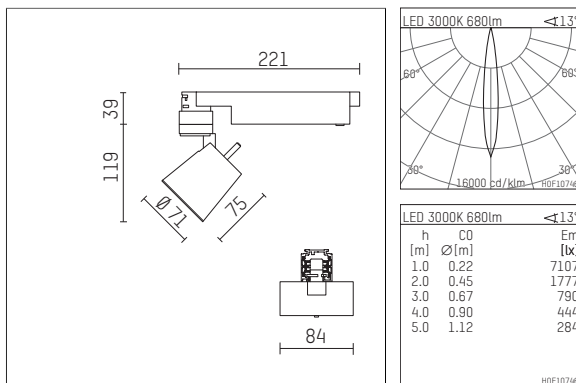

## 112 122 03 910 D | white

gin.o 1  
spotlight  
LED | 10 W 3000 K

- spotlight gin.o 1
- with 3 circuit DALI adapter
- for Hoffmeister control.x tracks
- circuit selection is possible while adapter is inserted into the track
- passive thermo management
- with LED 800 lm
- colour temperature: 3000 K
- colour rendering index: CRI >90
- L90 / B10 (50.000h)
- SDCM < 2
- net luminous flux: 680 lm
- total load: 10 W
- luminous efficacy: 68,0 lm/W
- rotationsymmetrical light distribution, spot
- beam angle: 15 °
- LED power unit integrated in adapter, electronic (DALI), 220-240 V, 0/50/60 Hz
- amplitude dimming
- dimming range: 100-1 %
- housing of die cast aluminium
- adapter of fibreglass reinforced thermoplastic
- safety glass, clear
- length: 221 mm, width: 84 mm, height: 158 mm
- rotatable 360°, 90° tiltable
- weight: 0,98 kg
- protection rating: IP20
- protection class I
- 5 years Hoffmeister warranty
- Made in Germany
- maximum ambient temperature: 35 ° C
- certificates: manufactured according to DIN VDE 0711 / EN 60598, CE
- colour: white (RAL9016)
- 112 122 03 910 D

### Additional optional accessory components

description accessory general	dimensions in mm	item number	pic.-No.
soft.shape lens for spotlights gin.a and gin.o size 1	∅: 54	104227	01
sculpture lens for spotlights gin.a and gin.o size 1	∅: 54	103428	02
prismatic glass for spotlights gin.a and gin.o size 1	∅: 54	104914	03
honeycomb louver for spotlights gin.a and gin.o size 1		103416	04
soft.spot lens for spotlights gin.a and gin.o size 1	∅: 54	103429	01