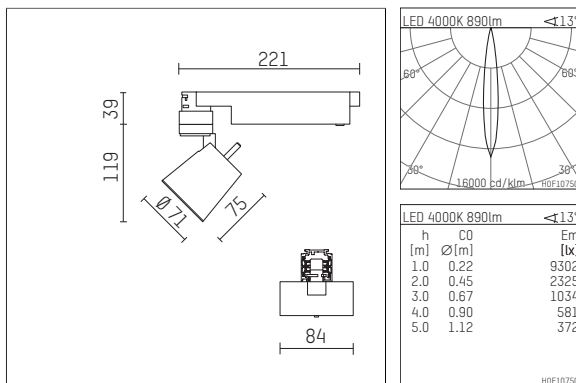

112 122 04 721 D | black

gin.o 1
spotlight
LED | 10 W 4000 K

- spotlight gin.o 1
- with 3 circuit DALI adapter
- for Hoffmeister control.x tracks
- circuit selection is possible while adapter is inserted into the track
- passive thermo management
- with LED 1050 lm
- colour temperature: 4000 K
- colour rendering index: CRI >80
- L90 / B10 (50.000h)
- SDCM < 2
- net luminous flux: 890 lm
- total load: 10 W
- luminous efficacy: 89,0 lm/W
- rotationsymmetrical light distribution, spot
- beam angle: 15 °
- LED power unit integrated in adapter, electronic (DALI), 220-240 V, 0/50/60 Hz
- amplitude dimming
- dimming range: 100-1 %
- housing of die cast aluminium
- adapter of fibreglass reinforced thermoplastic
- safety glass, clear
- length: 221 mm, width: 84 mm, height: 158 mm
- rotatable 360°, 90° tiltable
- weight: 0,98 kg
- protection rating: IP20
- protection class I
- 5 years Hoffmeister warranty
- Made in Germany
- maximum ambient temperature: 35 ° C
- certificates: manufactured according to DIN VDE 0711 / EN 60598, CE
- colour: black
- 112 122 04 721 D

Additional optional accessory components

description accessory general	dimensions in mm	item number	pic.-No.
soft.shape lens for spotlights gin.a and gin.o size 1	∅: 54	104227	01
sculpture lens for spotlights gin.a and gin.o size 1	∅: 54	103428	02
prismatic glass for spotlights gin.a and gin.o size 1	∅: 54	104914	03
honeycomb louver for spotlights gin.a and gin.o size 1		103416	04
soft.spot lens for spotlights gin.a and gin.o size 1	∅: 54	103429	01