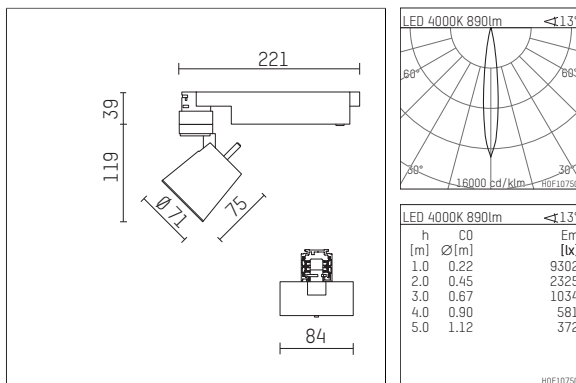

112 122 04 906 D | silver

gin.o 1
spotlight
LED | 10 W 4000 K

- spotlight gin.o 1
- with 3 circuit DALI adapter
- for Hoffmeister control.x tracks
- circuit selection is possible while adapter is inserted into the track
- passive thermo management
- with LED 1050 lm
- colour temperature: 4000 K
- colour rendering index: CRI >80
- L90 / B10 (50.000h)
- SDCM < 2
- net luminous flux: 890 lm
- total load: 10 W
- luminous efficacy: 89,0 lm/W
- rotationsymmetrical light distribution, spot
- beam angle: 15 °
- LED power unit integrated in adapter, electronic (DALI), 220-240 V, 0/50/60 Hz
- amplitude dimming
- dimming range: 100-1 %
- housing of die cast aluminium
- adapter of fibreglass reinforced thermoplastic
- safety glass, clear
- length: 221 mm, width: 84 mm, height: 158 mm
- rotatable 360°, 90° tiltable
- weight: 0,98 kg
- protection rating: IP20
- protection class I
- 5 years Hoffmeister warranty
- Made in Germany
- maximum ambient temperature: 35 ° C
- certificates: manufactured according to DIN VDE 0711 / EN 60598, CE
- colour: silver
- 112 122 04 906 D

Additional optional accessory components

| description accessory general | dimensions in mm | item number | pic.-No. |
|---|------------------|-------------|----------|
| soft.shape lens for spotlights gin.a and gin.o size 1 | ∅: 54 | 104227 | 01 |
| sculpture lens for spotlights gin.a and gin.o size 1 | ∅: 54 | 103428 | 02 |
| prismatic glass for spotlights gin.a and gin.o size 1 | ∅: 54 | 104914 | 03 |
| honeycomb louver for spotlights gin.a and gin.o size 1 | | 103416 | 04 |
| soft.spot lens for spotlights gin.a and gin.o size 1 | ∅: 54 | 103429 | 01 |