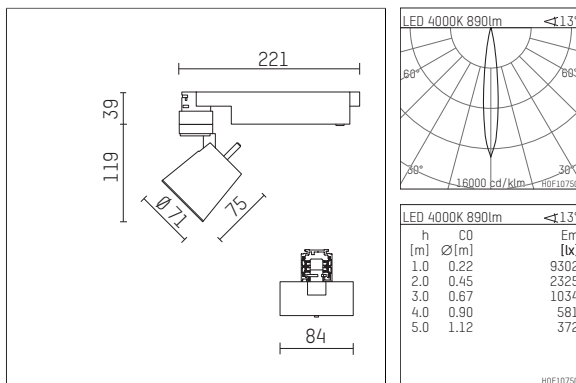

## 112 122 04 910 D | white

gin.o 1  
spotlight  
LED | 10 W 4000 K

- spotlight gin.o 1
- with 3 circuit DALI adapter
- for Hoffmeister control.x tracks
- circuit selection is possible while adapter is inserted into the track
- passive thermo management
- with LED 1050 lm
- colour temperature: 4000 K
- colour rendering index: CRI >80
- L90 / B10 (50.000h)
- SDCM < 2
- net luminous flux: 890 lm
- total load: 10 W
- luminous efficacy: 89,0 lm/W
- rotationsymmetrical light distribution, spot
- beam angle: 15 °
- LED power unit integrated in adapter, electronic (DALI), 220-240 V, 0/50/60 Hz
- amplitude dimming
- dimming range: 100-1 %
- housing of die cast aluminium
- adapter of fibreglass reinforced thermoplastic
- safety glass, clear
- length: 221 mm, width: 84 mm, height: 158 mm
- rotatable 360°, 90° tiltable
- weight: 0,98 kg
- protection rating: IP20
- protection class I
- 5 years Hoffmeister warranty
- Made in Germany
- maximum ambient temperature: 35 ° C
- certificates: manufactured according to DIN VDE 0711 / EN 60598, CE
- colour: white (RAL9016)
- 112 122 04 910 D

### Additional optional accessory components

| description accessory general                             | dimensions in mm | item number | pic.-No. |
|---|------------------|-------------|----------|
| soft.shape lens<br>for spotlights gin.a and gin.o size 1  | ∅: 54            | 104227      | 01       |
| sculpture lens<br>for spotlights gin.a and gin.o size 1   | ∅: 54            | 103428      | 02       |
| prismatic glass<br>for spotlights gin.a and gin.o size 1  | ∅: 54            | 104914      | 03       |
| honeycomb louver<br>for spotlights gin.a and gin.o size 1 |                  | 103416      | 04       |
| soft.spot lens<br>for spotlights gin.a and gin.o size 1   | ∅: 54            | 103429      | 01       |