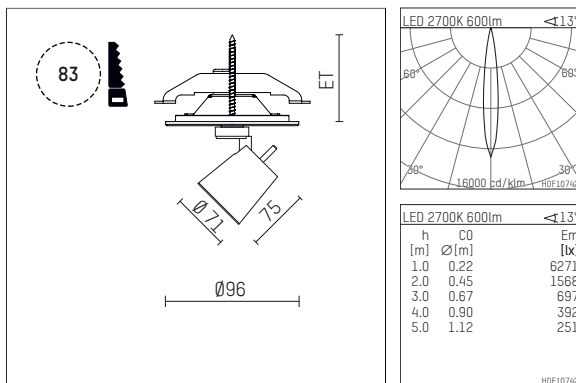

11212212 721-PA | black

gin.o 1
spotlight
LED | 10 W 2700 K

- spotlight gin.o 1
- with recessed mounting plate
- for recessed installation into wall or ceiling
- passive thermo management
- with LED 700 lm
- colour temperature: 2700 K
- colour rendering index: CRI >90
- L90 / B10 (50.000h)
- SDCM < 2
- net luminous flux: 600 lm
- total load: 10 W
- luminous efficacy: 60,0 lm/W
- rotationsymmetrical light distribution, spot
- beam angle: 15°
- with external LED power unit, electronic, 220-240 V, 50/60 Hz
- Dimming with external dimmers possible (trailing-edge and leading-edge)
- power supply: supply cord with plug connection 2x5x2,5 mm², length: 360 mm
- suitable for through wiring
- housing of die cast aluminium
- microprismatic filter with very high rate of light transmission
- ceiling plate of die cast aluminium
- diameter: 96 mm, recessing diameter: 83 mm
- recessing depth: 63 mm, ceiling thickness: 1-45 mm
- weight: 1,1 kg
- 5 years Hoffmeister warranty
- Made in Germany
- maximum ambient temperature: 35°C
- certificates: manufactured according to DIN VDE 0711 / EN 60598, CE
- colour: black
- 11212212 721-PA

Additional optional accessory components

description accessory general	dimensions in mm	item number	pic.-No.
soft.shape lens for spotlights gin.a and gin.o size 1	∅: 54	104227	01
sculpture lens for spotlights gin.a and gin.o size 1	∅: 54	103428	02
prismatic glass for spotlights gin.a and gin.o size 1	∅: 54	104914	03
honeycomb louver for spotlights gin.a and gin.o size 1		103416	04
soft.spot lens for spotlights gin.a and gin.o size 1	∅: 54	103429	01