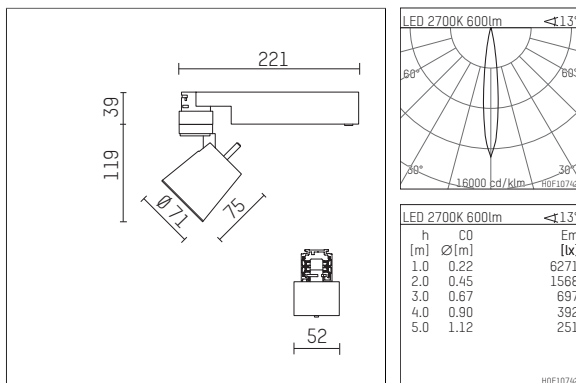

112 122 12 721 | black

gin.o 1
spotlight
LED | 10 W 2700 K

- spotlight gin.o 1
- with 3 circuit universal adapter
- for Hoffmeister control.x tracks
- circuit selection is possible while adapter is inserted into the track
- passive thermo management
- with LED 700 lm
- colour temperature: 2700 K
- colour rendering index: CRI >90
- L90 / B10 (50.000h)
- SDCM < 2
- net luminous flux: 600 lm
- total load: 10 W
- luminous efficacy: 60,0 lm/W
- rotationsymmetrical light distribution, spot
- beam angle: 15 °
- LED power unit integrated in adapter, electronic (POTI), 220-240 V, 0/50/60 Hz
- amplitude dimming
- adapter with integrated potentiometer
- dimming range: 100-0,1 %
- housing of die cast aluminium
- adapter of fibreglass reinforced thermoplastic
- microprismatic filter with very high rate of light transmission
- length: 221 mm, width: 52 mm, height: 158 mm
- rotatable 360°, 90° tiltable
- weight: 0,98 kg
- protection rating: IP20
- protection class I
- 5 years Hoffmeister warranty
- Made in Germany
- maximum ambient temperature: 35 ° C
- certificates: manufactured according to DIN VDE 0711 / EN 60598, CE
- colour: black
- 112 122 12 721

Additional optional accessory components

description accessory general	dimensions in mm	item number	pic.-No.
soft.shape lens for spotlights gin.a and gin.o size 1	∅: 54	104227	01
sculpture lens for spotlights gin.a and gin.o size 1	∅: 54	103428	02
prismatic glass for spotlights gin.a and gin.o size 1	∅: 54	104914	03
honeycomb louver for spotlights gin.a and gin.o size 1		103416	04
soft.spot lens for spotlights gin.a and gin.o size 1	∅: 54	103429	01