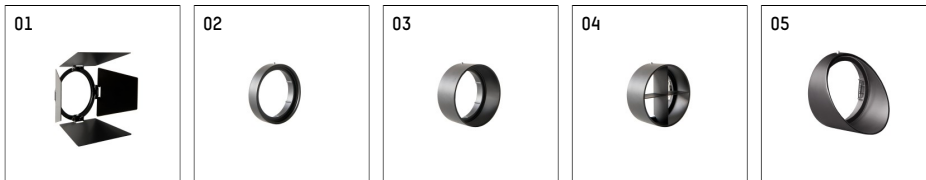

11212212 906-PA | silver

gin.o 1
spotlight
LED | 10 W 2700 K

- spotlight gin.o 1
- with recessed mounting plate
- for recessed installation into wall or ceiling
- passive thermo management
- with LED 700 lm
- colour temperature: 2700 K
- colour rendering index: CRI >90
- L90 / B10 (50.000h)
- SDCM < 2
- net luminous flux: 600 lm
- total load: 10 W
- luminous efficacy: 60,0 lm/W
- rotationsymmetrical light distribution, spot
- beam angle: 15°
- with external LED power unit, electronic, 220-240 V, 50/60 Hz
- Dimming with external dimmers possible (trailing-edge and leading-edge)
- power supply: supply cord with plug connection 2x5x2,5 mm², length: 360 mm
- suitable for through wiring
- housing of die cast aluminium
- microprismatic filter with very high rate of light transmission
- ceiling plate of die cast aluminium
- diameter: 96 mm, recessing diameter: 83 mm
- recessing depth: 63 mm, ceiling thickness: 1-45 mm
- weight: 1,1 kg
- 5 years Hoffmeister warranty
- Made in Germany
- maximum ambient temperature: 35°C
- certificates: manufactured according to DIN VDE 0711 / EN 60598, CE
- colour: silver
- 11212212 906-PA

Additional optional accessory components

description accessory general	dimensions in mm	item number	pic.-No.
soft.shape lens for spotlights gin.a and gin.o size 1	∅: 54	104227	01
sculpture lens for spotlights gin.a and gin.o size 1	∅: 54	103428	02
prismatic glass for spotlights gin.a and gin.o size 1	∅: 54	104914	03
honeycomb louver for spotlights gin.a and gin.o size 1		103416	04
soft.spot lens for spotlights gin.a and gin.o size 1	∅: 54	103429	01