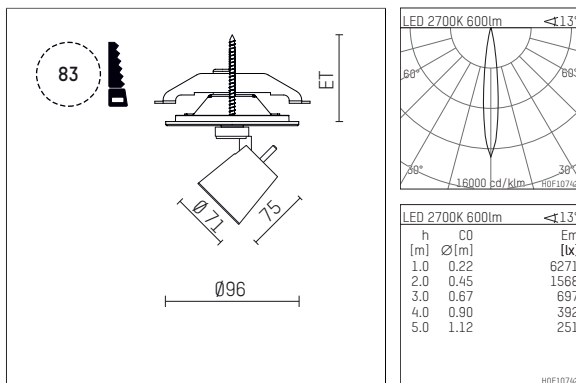

11212212 906-PA | silver

gin.o 1
spotlight
LED | 10 W 2700 K

- spotlight gin.o 1
- with recessed mounting plate
- for recessed installation into wall or ceiling
- passive thermo management
- with LED 700 lm
- colour temperature: 2700 K
- colour rendering index: CRI >90
- L90 / B10 (50.000h)
- SDCM < 2
- net luminous flux: 600 lm
- total load: 10 W
- luminous efficacy: 60,0 lm/W
- rotationsymmetrical light distribution, spot
- beam angle: 15°
- with external LED power unit, electronic, 220-240 V, 50/60 Hz
- Dimming with external dimmers possible (trailing-edge and leading-edge)
- power supply: supply cord with plug connection 2x5x2,5 mm², length: 360 mm
- suitable for through wiring
- housing of die cast aluminium
- microprismatic filter with very high rate of light transmission
- ceiling plate of die cast aluminium
- diameter: 96 mm, recessing diameter: 83 mm
- recessing depth: 63 mm, ceiling thickness: 1-45 mm
- weight: 1,1 kg
- 5 years Hoffmeister warranty
- Made in Germany
- maximum ambient temperature: 35°C
- certificates: manufactured according to DIN VDE 0711 / EN 60598, CE
- colour: silver
- 11212212 906-PA

Additional optional accessory components

description accessory general	dimensions in mm	item number	pic.-No.
soft.shape lens for spotlights gin.a and gin.o size 1	∅: 54	104227	01
sculpture lens for spotlights gin.a and gin.o size 1	∅: 54	103428	02
prismatic glass for spotlights gin.a and gin.o size 1	∅: 54	104914	03
honeycomb louver for spotlights gin.a and gin.o size 1		103416	04
soft.spot lens for spotlights gin.a and gin.o size 1	∅: 54	103429	01