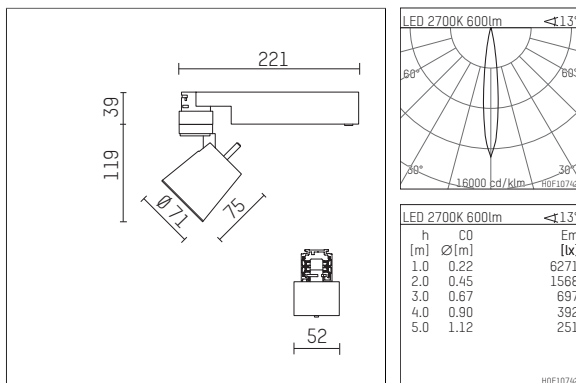

112 122 12 906 | silver

gin.o 1
spotlight
LED | 10 W 2700 K

- spotlight gin.o 1
- with 3 circuit universal adapter
- for Hoffmeister control.x tracks
- circuit selection is possible while adapter is inserted into the track
- passive thermo management
- with LED 700 lm
- colour temperature: 2700 K
- colour rendering index: CRI >90
- L90 / B10 (50.000h)
- SDCM < 2
- net luminous flux: 600 lm
- total load: 10 W
- luminous efficacy: 60,0 lm/W
- rotationsymmetrical light distribution, spot
- beam angle: 15 °
- LED power unit integrated in adapter, electronic (POTI), 220-240 V, 0/50/60 Hz
- amplitude dimming
- adapter with integrated potentiometer
- dimming range: 100-0,1 %
- housing of die cast aluminium
- adapter of fibreglass reinforced thermoplastic
- microprismatic filter with very high rate of light transmission
- length: 221 mm, width: 52 mm, height: 158 mm
- rotatable 360°, 90° tiltable
- weight: 0,98 kg
- protection rating: IP20
- protection class I
- 5 years Hoffmeister warranty
- Made in Germany
- maximum ambient temperature: 35 ° C
- certificates: manufactured according to DIN VDE 0711 / EN 60598, CE
- colour: silver
- 112 122 12 906

Additional optional accessory components

description accessory general	dimensions in mm	item number	pic.-No.
soft.shape lens for spotlights gin.a and gin.o size 1	∅: 54	104227	01
sculpture lens for spotlights gin.a and gin.o size 1	∅: 54	103428	02
prismatic glass for spotlights gin.a and gin.o size 1	∅: 54	104914	03
honeycomb louver for spotlights gin.a and gin.o size 1		103416	04
soft.spot lens for spotlights gin.a and gin.o size 1	∅: 54	103429	01