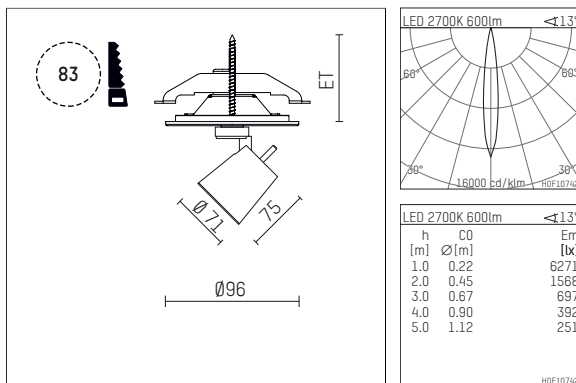

## 11212212 910-PA | white

gin.o 1  
spotlight  
LED | 10 W 2700 K

- spotlight gin.o 1
- with recessed mounting plate
- for recessed installation into wall or ceiling
- passive thermo management
- with LED 700 lm
- colour temperature: 2700 K
- colour rendering index: CRI >90
- L90 / B10 (50.000h)
- SDCM < 2
- net luminous flux: 600 lm
- total load: 10 W
- luminous efficacy: 60,0 lm/W
- rotationsymmetrical light distribution, spot
- beam angle: 15 °
- with external LED power unit, electronic, 220-240 V, 50/60 Hz
- Dimming with external dimmers possible (trailing-edge and leading-edge)
- power supply: supply cord with plug connection 2x5x2,5 mm², length: 360 mm
- suitable for through wiring
- housing of die cast aluminium
- microprismatic filter with very high rate of light transmission
- ceiling plate of die cast aluminium
- diameter: 96 mm, recessing diameter: 83 mm
- recessing depth: 63 mm, ceiling thickness: 1-45 mm
- weight: 1,1 kg
- 5 years Hoffmeister warranty
- Made in Germany
- maximum ambient temperature: 35 ° C
- certificates: manufactured according to DIN VDE 0711 / EN 60598, CE
- colour: white (RAL9016)
- 11212212 910-PA

### Additional optional accessory components

description accessory general	dimensions in mm	item number	pic.-No.
soft.shape lens for spotlights gin.a and gin.o size 1	∅: 54	104227	01
sculpture lens for spotlights gin.a and gin.o size 1	∅: 54	103428	02
prismatic glass for spotlights gin.a and gin.o size 1	∅: 54	104914	03
honeycomb louver for spotlights gin.a and gin.o size 1		103416	04
soft.spot lens for spotlights gin.a and gin.o size 1	∅: 54	103429	01