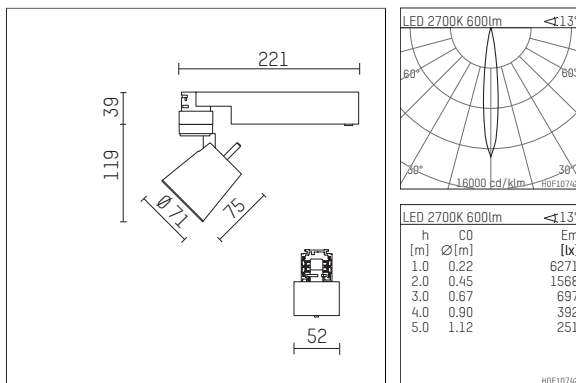

**112 122 12 910 | white**

gin.o 1  
spotlight  
LED | 10 W 2700 K

- spotlight gin.o 1
- with 3 circuit universal adapter
- for Hoffmeister control.x tracks
- circuit selection is possible while adapter is inserted into the track
- passive thermo management
- with LED 700 lm
- colour temperature: 2700 K
- colour rendering index: CRI >90
- L90 / B10 (50.000h)
- SDCM < 2
- net luminous flux: 600 lm
- total load: 10 W
- luminous efficacy: 60,0 lm/W
- rotationsymmetrical light distribution, spot
- beam angle: 15 °
- LED power unit integrated in adapter, electronic (POTI), 220-240 V, 0/50/60 Hz
- amplitude dimming
- adapter with integrated potentiometer
- dimming range: 100-0,1 %
- housing of die cast aluminium
- adapter of fibreglass reinforced thermoplastic
- microprismatic filter with very high rate of light transmission
- length: 221 mm, width: 52 mm, height: 158 mm
- rotatable 360°, 90° tiltable
- weight: 0,98 kg
- protection rating: IP20
- protection class I
- 5 years Hoffmeister warranty
- Made in Germany
- maximum ambient temperature: 35 ° C
- certificates: manufactured according to DIN VDE 0711 / EN 60598, CE
- colour: white (RAL9016)
- 112 122 12 910

### Additional optional accessory components

description accessory general	dimensions in mm	item number	pic.-No.
soft.shape lens for spotlights gin.a and gin.o size 1	∅: 54	104227	01
sculpture lens for spotlights gin.a and gin.o size 1	∅: 54	103428	02
prismatic glass for spotlights gin.a and gin.o size 1	∅: 54	104914	03
honeycomb louver for spotlights gin.a and gin.o size 1		103416	04
soft.spot lens for spotlights gin.a and gin.o size 1	∅: 54	103429	01