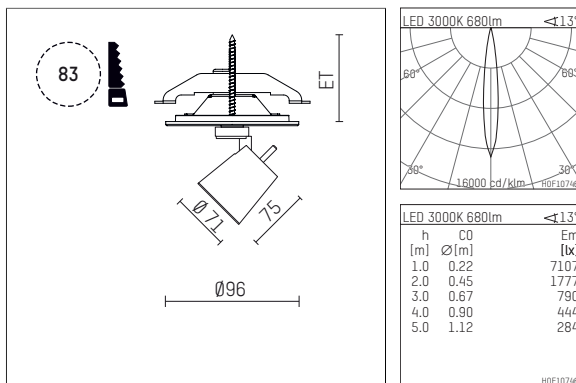

11212213 721-PA | black

gin.o 1
spotlight
LED | 10 W 3000 K

- spotlight gin.o 1
- with recessed mounting plate
- for recessed installation into wall or ceiling
- passive thermo management
- with LED 800 lm
- colour temperature: 3000 K
- colour rendering index: CRI >90
- L90 / B10 (50.000h)
- SDCM < 2
- net luminous flux: 680 lm
- total load: 10 W
- luminous efficacy: 68,0 lm/W
- rotationsymmetrical light distribution, spot
- beam angle: 15 °
- with external LED power unit, electronic, 220-240 V, 50/60 Hz
- Dimming with external dimmers possible (trailing-edge and leading-edge)
- power supply: supply cord with plug connection 2x5x2,5 mm², length: 360 mm
- suitable for through wiring
- housing of die cast aluminium
- safety glass, clear
- ceiling plate of die cast aluminium
- diameter: 96 mm, recessing diameter: 83 mm
- recessing depth: 63 mm, ceiling thickness: 1-45 mm
- rotatable 360°, 90° tiltable
- weight: 1,1 kg
- protection rating: IP20
- protection class I
- 5 years Hoffmeister warranty
- Made in Germany
- maximum ambient temperature: 35 ° C
- certificates: manufactured according to DIN VDE 0711 / EN 60598, CE
- colour: black
- 11212213 721-PA

Additional optional accessory components

description accessory general	dimensions in mm	item number	pic.-No.
soft.shape lens for spotlights gin.a and gin.o size 1	∅: 54	104227	01
sculpture lens for spotlights gin.a and gin.o size 1	∅: 54	103428	02
prismatic glass for spotlights gin.a and gin.o size 1	∅: 54	104914	03
honeycomb louver for spotlights gin.a and gin.o size 1		103416	04
soft.spot lens for spotlights gin.a and gin.o size 1	∅: 54	103429	01