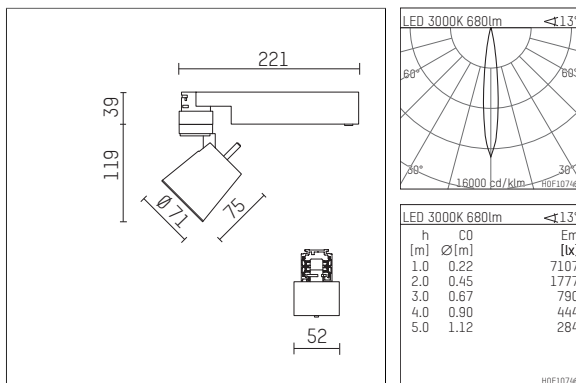

112 122 13 721 | black

gin.o 1
spotlight
LED | 10 W 3000 K

- spotlight gin.o 1
- with 3 circuit universal adapter
- for Hoffmeister control.x tracks
- circuit selection is possible while adapter is inserted into the track
- passive thermo management
- with LED 800 lm
- colour temperature: 3000 K
- colour rendering index: CRI >90
- L90 / B10 (50.000h)
- SDCM < 2
- net luminous flux: 680 lm
- total load: 10 W
- luminous efficacy: 68,0 lm/W
- rotationsymmetrical light distribution, spot
- beam angle: 15 °
- LED power unit integrated in adapter, electronic (POTI), 220-240 V, 0/50/60 Hz
- amplitude dimming
- adapter with integrated potentiometer
- dimming range: 100-0,1 %
- housing of die cast aluminium
- adapter of fibreglass reinforced thermoplastic
- safety glass, clear
- length: 221 mm, width: 52 mm, height: 158 mm
- rotatable 360°, 90° tiltable
- weight: 0,98 kg
- protection rating: IP20
- protection class I
- 5 years Hoffmeister warranty
- Made in Germany
- maximum ambient temperature: 35 ° C
- certificates: manufactured according to DIN VDE 0711 / EN 60598, CE
- colour: black
- 112 122 13 721

Additional optional accessory components

description accessory general	dimensions in mm	item number	pic.-No.
soft.shape lens for spotlights gin.a and gin.o size 1	∅: 54	104227	01
sculpture lens for spotlights gin.a and gin.o size 1	∅: 54	103428	02
prismatic glass for spotlights gin.a and gin.o size 1	∅: 54	104914	03
honeycomb louver for spotlights gin.a and gin.o size 1		103416	04
soft.spot lens for spotlights gin.a and gin.o size 1	∅: 54	103429	01