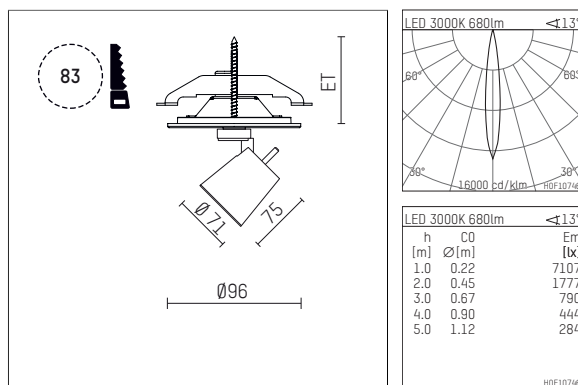

11212213 906-PA | silver

gin.o 1
spotlight
LED | 10 W 3000 K

- spotlight gin.o 1
- with recessed mounting plate
- for recessed installation into wall or ceiling
- passive thermo management
- with LED 800 lm
- colour temperature: 3000 K
- colour rendering index: CRI >90
- L90 / B10 (50.000h)
- SDCM < 2
- net luminous flux: 680 lm
- total load: 10 W
- luminous efficacy: 68,0 lm/W
- rotationsymmetrical light distribution, spot
- beam angle: 15 °
- with external LED power unit, electronic, 220-240 V, 50/60 Hz
- Dimming with external dimmers possible (trailing-edge and leading-edge)
- power supply: supply cord with plug connection 2x5x2,5 mm², length: 360 mm
- suitable for through wiring
- housing of die cast aluminium
- safety glass, clear
- ceiling plate of die cast aluminium
- diameter: 96 mm, recessing diameter: 83 mm
- recessing depth: 63 mm, ceiling thickness: 1-45 mm
- rotatable 360°, 90° tiltable
- weight: 1,1 kg
- protection rating: IP20
- protection class I
- 5 years Hoffmeister warranty
- Made in Germany
- maximum ambient temperature: 35 ° C
- certificates: manufactured according to DIN VDE 0711 / EN 60598, CE
- colour: silver
- 11212213 906-PA

Additional optional accessory components

description accessory general	dimensions in mm	item number	pic.-No.
soft.shape lens for spotlights gin.a and gin.o size 1	∅: 54	104227	01
sculpture lens for spotlights gin.a and gin.o size 1	∅: 54	103428	02
prismatic glass for spotlights gin.a and gin.o size 1	∅: 54	104914	03
honeycomb louver for spotlights gin.a and gin.o size 1		103416	04
soft.spot lens for spotlights gin.a and gin.o size 1	∅: 54	103429	01