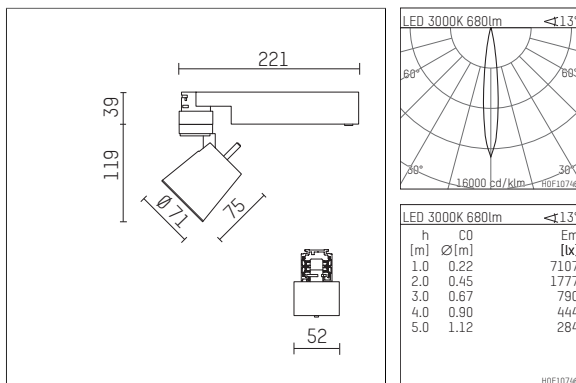

112 122 13 906 | silver

gin.o 1
spotlight
LED | 10 W 3000 K

- spotlight gin.o 1
- with 3 circuit universal adapter
- for Hoffmeister control.x tracks
- circuit selection is possible while adapter is inserted into the track
- passive thermo management
- with LED 800 lm
- colour temperature: 3000 K
- colour rendering index: CRI >90
- L90 / B10 (50.000h)
- SDCM < 2
- net luminous flux: 680 lm
- total load: 10 W
- luminous efficacy: 68,0 lm/W
- rotationsymmetrical light distribution, spot
- beam angle: 15 °
- LED power unit integrated in adapter, electronic (POTI), 220-240 V, 0/50/60 Hz
- amplitude dimming
- adapter with integrated potentiometer
- dimming range: 100-0,1 %
- housing of die cast aluminium
- adapter of fibreglass reinforced thermoplastic
- safety glass, clear
- length: 221 mm, width: 52 mm, height: 158 mm
- rotatable 360°, 90° tiltable
- weight: 0,98 kg
- protection rating: IP20
- protection class I
- 5 years Hoffmeister warranty
- Made in Germany
- maximum ambient temperature: 35 ° C
- certificates: manufactured according to DIN VDE 0711 / EN 60598, CE
- colour: silver
- 112 122 13 906

Additional optional accessory components

description accessory general	dimensions in mm	item number	pic.-No.
soft.shape lens for spotlights gin.a and gin.o size 1	∅: 54	104227	01
sculpture lens for spotlights gin.a and gin.o size 1	∅: 54	103428	02
prismatic glass for spotlights gin.a and gin.o size 1	∅: 54	104914	03
honeycomb louver for spotlights gin.a and gin.o size 1		103416	04
soft.spot lens for spotlights gin.a and gin.o size 1	∅: 54	103429	01