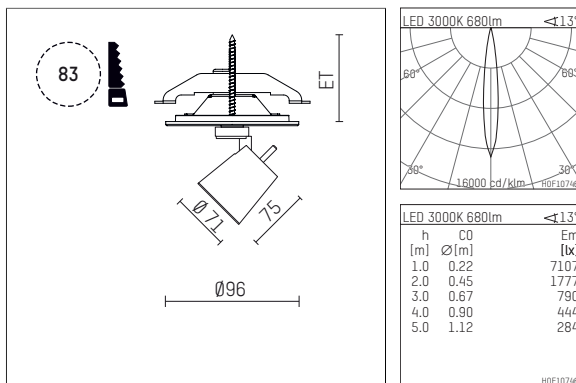

## 11212213 910-PA | white

gin.o 1  
spotlight  
LED | 10 W 3000 K

- spotlight gin.o 1
- with recessed mounting plate
- for recessed installation into wall or ceiling
- passive thermo management
- with LED 800 lm
- colour temperature: 3000 K
- colour rendering index: CRI >90
- L90 / B10 (50.000h)
- SDCM < 2
- net luminous flux: 680 lm
- total load: 10 W
- luminous efficacy: 68,0 lm/W
- rotationsymmetrical light distribution, spot
- beam angle: 15 °
- with external LED power unit, electronic, 220-240 V, 50/60 Hz
- Dimming with external dimmers possible (trailing-edge and leading-edge)
- power supply: supply cord with plug connection 2x5x2,5 mm², length: 360 mm
- suitable for through wiring
- housing of die cast aluminium
- safety glass, clear
- ceiling plate of die cast aluminium
- diameter: 96 mm, recessing diameter: 83 mm
- recessing depth: 63 mm, ceiling thickness: 1-45 mm
- rotatable 360°, 90° tiltable
- weight: 1,1 kg
- protection rating: IP20
- protection class I
- 5 years Hoffmeister warranty
- Made in Germany
- maximum ambient temperature: 35 ° C
- certificates: manufactured according to DIN VDE 0711 / EN 60598, CE
- colour: white (RAL9016)
- 11212213 910-PA

### Additional optional accessory components

description accessory general	dimensions in mm	item number	pic.-No.
soft.shape lens for spotlights gin.a and gin.o size 1	∅: 54	104227	01
sculpture lens for spotlights gin.a and gin.o size 1	∅: 54	103428	02
prismatic glass for spotlights gin.a and gin.o size 1	∅: 54	104914	03
honeycomb louver for spotlights gin.a and gin.o size 1		103416	04
soft.spot lens for spotlights gin.a and gin.o size 1	∅: 54	103429	01