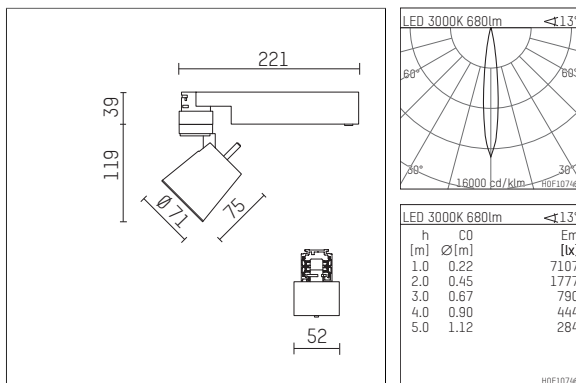

112 122 13 910 | white

gin.o 1
spotlight
LED | 10 W 3000 K

- spotlight gin.o 1
- with 3 circuit universal adapter
- for Hoffmeister control.x tracks
- circuit selection is possible while adapter is inserted into the track
- passive thermo management
- with LED 800 lm
- colour temperature: 3000 K
- colour rendering index: CRI >90
- L90 / B10 (50.000h)
- SDCM < 2
- net luminous flux: 680 lm
- total load: 10 W
- luminous efficacy: 68,0 lm/W
- rotationsymmetrical light distribution, spot
- beam angle: 15 °
- LED power unit integrated in adapter, electronic (POTI), 220-240 V, 0/50/60 Hz
- amplitude dimming
- adapter with integrated potentiometer
- dimming range: 100-0,1 %
- housing of die cast aluminium
- adapter of fibreglass reinforced thermoplastic
- safety glass, clear
- length: 221 mm, width: 52 mm, height: 158 mm
- rotatable 360°, 90° tiltable
- weight: 0,98 kg
- protection rating: IP20
- protection class I
- 5 years Hoffmeister warranty
- Made in Germany
- maximum ambient temperature: 35 ° C
- certificates: manufactured according to DIN VDE 0711 / EN 60598, CE
- colour: white (RAL9016)
- 112 122 13 910

Additional optional accessory components

description accessory general	dimensions in mm	item number	pic.-No.
soft.shape lens for spotlights gin.a and gin.o size 1	∅: 54	104227	01
sculpture lens for spotlights gin.a and gin.o size 1	∅: 54	103428	02
prismatic glass for spotlights gin.a and gin.o size 1	∅: 54	104914	03
honeycomb louver for spotlights gin.a and gin.o size 1		103416	04
soft.spot lens for spotlights gin.a and gin.o size 1	∅: 54	103429	01