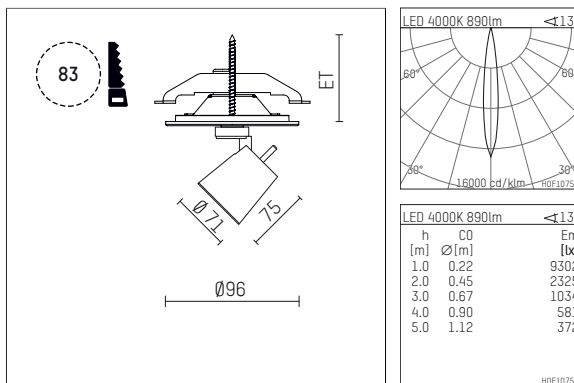

11212214 721-PA | black

gin.o 1
spotlight
LED | 10 W 4000 K

- spotlight gin.o 1
- with recessed mounting plate
- for recessed installation into wall or ceiling
- passive thermo management
- with LED 1050 lm
- colour temperature: 4000 K
- colour rendering index: CRI >80
- L90 / B10 (50.000h)
- SDCM < 2
- net luminous flux: 890 lm
- total load: 10 W
- luminous efficacy: 89,0 lm/W
- rotationsymmetrical light distribution, spot
- beam angle: 15 °
- with external LED power unit, electronic, 220-240 V, 50/60 Hz
- Dimming with external dimmers possible (trailing-edge and leading-edge)
- power supply: supply cord with plug connection 2x5x2,5 mm², length: 360 mm
- suitable for through wiring
- housing of die cast aluminium
- safety glass, clear
- ceiling plate of die cast aluminium
- diameter: 96 mm, recessing diameter: 83 mm
- recessing depth: 63 mm, ceiling thickness: 1-45 mm
- rotatable 360°, 90° tiltable
- weight: 1,1 kg
- protection rating: IP20
- protection class I
- 5 years Hoffmeister warranty
- Made in Germany
- maximum ambient temperature: 35 ° C
- certificates: manufactured according to DIN VDE 0711 / EN 60598, CE
- colour: black
- 11212214 721-PA

Additional optional accessory components

| description accessory general | dimensions in mm | item number | pic.-No. |
|---|------------------|-------------|----------|
| soft.shape lens for spotlights gin.a and gin.o size 1 | ∅: 54 | 104227 | 01 |
| sculpture lens for spotlights gin.a and gin.o size 1 | ∅: 54 | 103428 | 02 |
| prismatic glass for spotlights gin.a and gin.o size 1 | ∅: 54 | 104914 | 03 |
| honeycomb louver for spotlights gin.a and gin.o size 1 | | 103416 | 04 |
| soft.spot lens for spotlights gin.a and gin.o size 1 | ∅: 54 | 103429 | 01 |