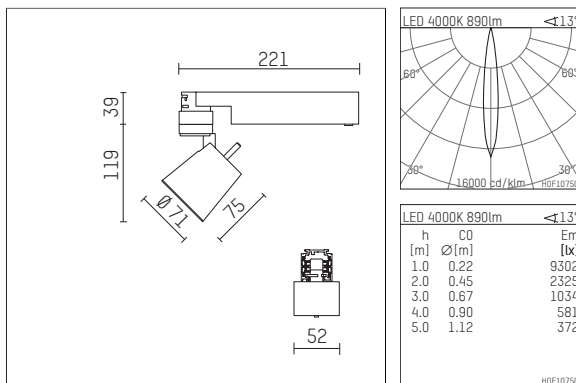

112 122 14 721 | black

gin.o 1  
spotlight  
LED | 10 W 4000 K

- spotlight gin.o 1
- with 3 circuit universal adapter
- for Hoffmeister control.x tracks
- circuit selection is possible while adapter is inserted into the track
- passive thermo management
- with LED 1050 lm
- colour temperature: 4000 K
- colour rendering index: CRI >80
- L90 / B10 (50.000h)
- SDCM < 2
- net luminous flux: 890 lm
- total load: 10 W
- luminous efficacy: 89,0 lm/W
- rotationsymmetrical light distribution, spot
- beam angle: 15 °
- LED power unit integrated in adapter, electronic (POTI), 220-240 V, 0/50/60 Hz
- amplitude dimming
- adapter with integrated potentiometer
- dimming range: 100-0,1 %
- housing of die cast aluminium
- adapter of fibreglass reinforced thermoplastic
- safety glass, clear
- length: 221 mm, width: 52 mm, height: 158 mm
- rotatable 360°, 90° tiltable
- weight: 0,98 kg
- protection rating: IP20
- protection class I
- 5 years Hoffmeister warranty
- Made in Germany
- maximum ambient temperature: 35 ° C
- certificates: manufactured according to DIN VDE 0711 / EN 60598, CE
- colour: black
- 112 122 14 721

### Additional optional accessory components

description accessory general	dimensions in mm	item number	pic.-No.
soft.shape lens for spotlights gin.a and gin.o size 1	∅: 54	104227	01
sculpture lens for spotlights gin.a and gin.o size 1	∅: 54	103428	02
prismatic glass for spotlights gin.a and gin.o size 1	∅: 54	104914	03
honeycomb louver for spotlights gin.a and gin.o size 1		103416	04
soft.spot lens for spotlights gin.a and gin.o size 1	∅: 54	103429	01