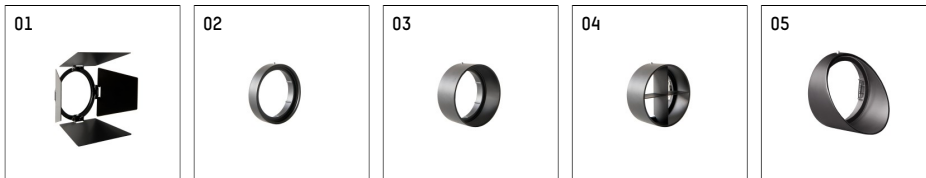

112 122 14 721 | black

gin.o 1  
spotlight  
LED | 10 W 4000 K

- spotlight gin.o 1
- with 3 circuit universal adapter
- for Hoffmeister control.x tracks
- circuit selection is possible while adapter is inserted into the track
- passive thermo management
- with LED 1050 lm
- colour temperature: 4000 K
- colour rendering index: CRI >80
- L90 / B10 (50.000h)
- SDCM < 2
- net luminous flux: 890 lm
- total load: 10 W
- luminous efficacy: 89,0 lm/W
- rotationsymmetrical light distribution, spot
- beam angle: 15 °
- LED power unit integrated in adapter, electronic (POTI), 220-240 V, 0/50/60 Hz
- amplitude dimming
- adapter with integrated potentiometer
- dimming range: 100-0,1 %
- housing of die cast aluminium
- adapter of fibreglass reinforced thermoplastic
- safety glass, clear
- length: 221 mm, width: 52 mm, height: 158 mm
- rotatable 360°, 90° tiltable
- weight: 0,98 kg
- protection rating: IP20
- protection class I
- 5 years Hoffmeister warranty
- Made in Germany
- maximum ambient temperature: 35 ° C
- certificates: manufactured according to DIN VDE 0711 / EN 60598, CE
- colour: black
- 112 122 14 721

### Additional optional accessory components

description accessory general	dimensions in mm	item number	pic.-No.
soft.shape lens for spotlights gin.a and gin.o size 1	∅: 54	104227	01
sculpture lens for spotlights gin.a and gin.o size 1	∅: 54	103428	02
prismatic glass for spotlights gin.a and gin.o size 1	∅: 54	104914	03
honeycomb louver for spotlights gin.a and gin.o size 1		103416	04
soft.spot lens for spotlights gin.a and gin.o size 1	∅: 54	103429	01