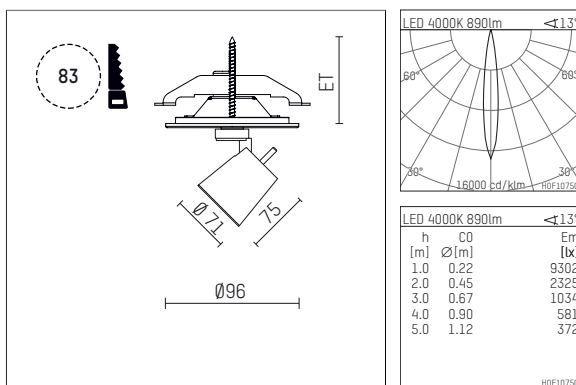

## 11212214 906-PA | silver

gin.o 1  
spotlight  
LED | 10 W 4000 K

- spotlight gin.o 1
- with recessed mounting plate
- for recessed installation into wall or ceiling
- passive thermo management
- with LED 1050 lm
- colour temperature: 4000 K
- colour rendering index: CRI >80
- L90 / B10 (50.000h)
- SDCM < 2
- net luminous flux: 890 lm
- total load: 10 W
- luminous efficacy: 89,0 lm/W
- rotationsymmetrical light distribution, spot
- beam angle: 15 °
- with external LED power unit, electronic, 220-240 V, 50/60 Hz
- Dimming with external dimmers possible (trailing-edge and leading-edge)
- power supply: supply cord with plug connection 2x5x2,5 mm², length: 360 mm
- suitable for through wiring
- housing of die cast aluminium
- safety glass, clear
- ceiling plate of die cast aluminium
- diameter: 96 mm, recessing diameter: 83 mm
- recessing depth: 63 mm, ceiling thickness: 1-45 mm
- rotatable 360°, 90° tiltable
- weight: 1,1 kg
- protection rating: IP20
- protection class I
- 5 years Hoffmeister warranty
- Made in Germany
- maximum ambient temperature: 35 ° C
- certificates: manufactured according to DIN VDE 0711 / EN 60598, CE
- colour: silver
- 11212214 906-PA

### Additional optional accessory components

description accessory general	dimensions in mm	item number	pic.-No.
soft.shape lens for spotlights gin.a and gin.o size 1	∅: 54	104227	01
sculpture lens for spotlights gin.a and gin.o size 1	∅: 54	103428	02
prismatic glass for spotlights gin.a and gin.o size 1	∅: 54	104914	03
honeycomb louver for spotlights gin.a and gin.o size 1		103416	04
soft.spot lens for spotlights gin.a and gin.o size 1	∅: 54	103429	01