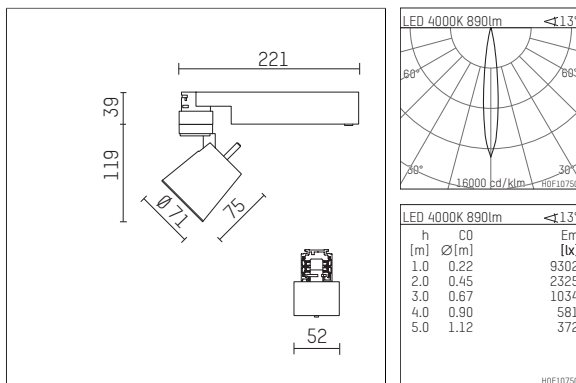

112 122 14 906 | silver

gin.o 1
spotlight
LED | 10 W 4000 K

- spotlight gin.o 1
- with 3 circuit universal adapter
- for Hoffmeister control.x tracks
- circuit selection is possible while adapter is inserted into the track
- passive thermo management
- with LED 1050 lm
- colour temperature: 4000 K
- colour rendering index: CRI >80
- L90 / B10 (50.000h)
- SDCM < 2
- net luminous flux: 890 lm
- total load: 10 W
- luminous efficacy: 89,0 lm/W
- rotationsymmetrical light distribution, spot
- beam angle: 15 °
- LED power unit integrated in adapter, electronic (POTI), 220-240 V, 0/50/60 Hz
- amplitude dimming
- adapter with integrated potentiometer
- dimming range: 100-0,1 %
- housing of die cast aluminium
- adapter of fibreglass reinforced thermoplastic
- safety glass, clear
- length: 221 mm, width: 52 mm, height: 158 mm
- rotatable 360°, 90° tiltable
- weight: 0,98 kg
- protection rating: IP20
- protection class I
- 5 years Hoffmeister warranty
- Made in Germany
- maximum ambient temperature: 35 ° C
- certificates: manufactured according to DIN VDE 0711 / EN 60598, CE
- colour: silver
- 112 122 14 906

Additional optional accessory components

description accessory general	dimensions in mm	item number	pic.-No.
soft.shape lens for spotlights gin.a and gin.o size 1	∅: 54	104227	01
sculpture lens for spotlights gin.a and gin.o size 1	∅: 54	103428	02
prismatic glass for spotlights gin.a and gin.o size 1	∅: 54	104914	03
honeycomb louver for spotlights gin.a and gin.o size 1		103416	04
soft.spot lens for spotlights gin.a and gin.o size 1	∅: 54	103429	01