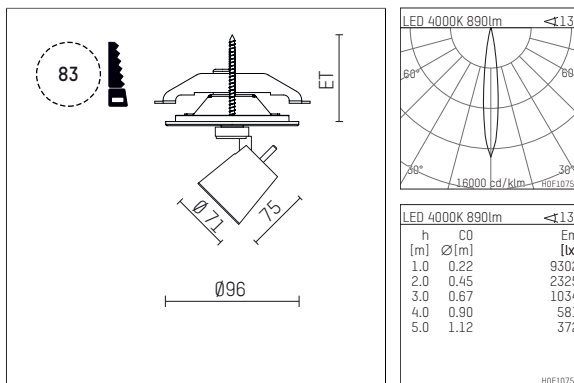

11212214 910-PA | white

gin.o 1
spotlight
LED | 10 W 4000 K

- spotlight gin.o 1
- with recessed mounting plate
- for recessed installation into wall or ceiling
- passive thermo management
- with LED 1050 lm
- colour temperature: 4000 K
- colour rendering index: CRI >80
- L90 / B10 (50.000h)
- SDCM < 2
- net luminous flux: 890 lm
- total load: 10 W
- luminous efficacy: 89,0 lm/W
- rotationsymmetrical light distribution, spot
- beam angle: 15 °
- with external LED power unit, electronic, 220-240 V, 50/60 Hz
- Dimming with external dimmers possible (trailing-edge and leading-edge)
- power supply: supply cord with plug connection 2x5x2,5 mm², length: 360 mm
- suitable for through wiring
- housing of die cast aluminium
- safety glass, clear
- ceiling plate of die cast aluminium
- diameter: 96 mm, recessing diameter: 83 mm
- recessing depth: 63 mm, ceiling thickness: 1-45 mm
- rotatable 360°, 90° tiltable
- weight: 1,1 kg
- protection rating: IP20
- protection class I
- 5 years Hoffmeister warranty
- Made in Germany
- maximum ambient temperature: 35 ° C
- certificates: manufactured according to DIN VDE 0711 / EN 60598, CE
- colour: white (RAL9016)
- 11212214 910-PA

Additional optional accessory components

description accessory general	dimensions in mm	item number	pic.-No.
soft.shape lens for spotlights gin.a and gin.o size 1	∅: 54	104227	01
sculpture lens for spotlights gin.a and gin.o size 1	∅: 54	103428	02
prismatic glass for spotlights gin.a and gin.o size 1	∅: 54	104914	03
honeycomb louver for spotlights gin.a and gin.o size 1		103416	04
soft.spot lens for spotlights gin.a and gin.o size 1	∅: 54	103429	01