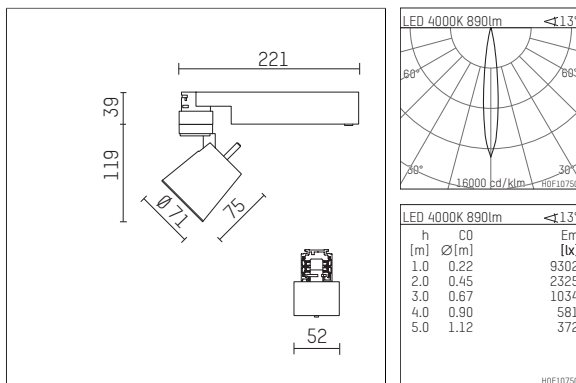

112 122 14 910 | white

gin.o 1
spotlight
LED | 10 W 4000 K

- spotlight gin.o 1
- with 3 circuit universal adapter
- for Hoffmeister control.x tracks
- circuit selection is possible while adapter is inserted into the track
- passive thermo management
- with LED 1050 lm
- colour temperature: 4000 K
- colour rendering index: CRI >80
- L90 / B10 (50.000h)
- SDCM < 2
- net luminous flux: 890 lm
- total load: 10 W
- luminous efficacy: 89,0 lm/W
- rotationsymmetrical light distribution, spot
- beam angle: 15 °
- LED power unit integrated in adapter, electronic (POTI), 220-240 V, 0/50/60 Hz
- amplitude dimming
- adapter with integrated potentiometer
- dimming range: 100-0,1 %
- housing of die cast aluminium
- adapter of fibreglass reinforced thermoplastic
- safety glass, clear
- length: 221 mm, width: 52 mm, height: 158 mm
- rotatable 360°, 90° tiltable
- weight: 0,98 kg
- protection rating: IP20
- protection class I
- 5 years Hoffmeister warranty
- Made in Germany
- maximum ambient temperature: 35 ° C
- certificates: manufactured according to DIN VDE 0711 / EN 60598, CE
- colour: white (RAL9016)
- 112 122 14 910

Additional optional accessory components

| description accessory general | dimensions in mm | item number | pic.-No. |
|---|------------------|-------------|----------|
| soft.shape lens for spotlights gin.a and gin.o size 1 | ∅: 54 | 104227 | 01 |
| sculpture lens for spotlights gin.a and gin.o size 1 | ∅: 54 | 103428 | 02 |
| prismatic glass for spotlights gin.a and gin.o size 1 | ∅: 54 | 104914 | 03 |
| honeycomb louver for spotlights gin.a and gin.o size 1 | | 103416 | 04 |
| soft.spot lens for spotlights gin.a and gin.o size 1 | ∅: 54 | 103429 | 01 |