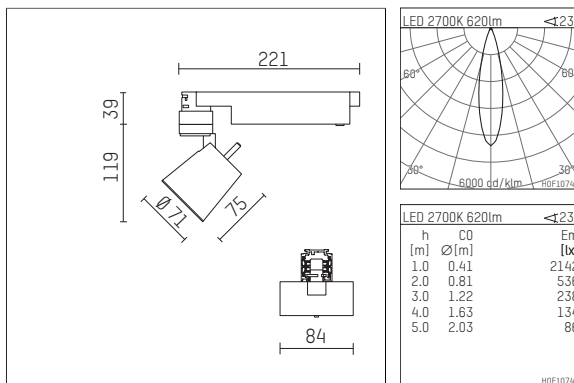

## 112 123 02 721 D | black

gin.o 1  
spotlight  
LED | 10 W 2700 K

- spotlight gin.o 1
- with 3 circuit DALI adapter
- for Hoffmeister control.x tracks
- circuit selection is possible while adapter is inserted into the track
- passive thermo management
- with LED 700 lm
- colour temperature: 2700 K
- colour rendering index: CRI >90
- L90 / B10 (50.000h)
- SDCM < 2
- net luminous flux: 620 lm
- total load: 10 W
- luminous efficacy: 62,0 lm/W
- rotationsymmetrical light distribution, medium
- beam angle: 25 °
- LED power unit integrated in adapter, electronic (DALI), 220-240 V, 0/50/60 Hz
- amplitude dimming
- dimming range: 100-1 %
- housing of die cast aluminium
- adapter of fibreglass reinforced thermoplastic
- safety glass, clear
- length: 221 mm, width: 84 mm, height: 158 mm
- rotatable 360°, 90° tiltable
- weight: 0,98 kg
- protection rating: IP20
- protection class I
- 5 years Hoffmeister warranty
- Made in Germany
- maximum ambient temperature: 35 ° C
- certificates: manufactured according to DIN VDE 0711 / EN 60598, CE
- colour: black
- 112 123 02 721 D

### Additional optional accessory components

description accessory general	dimensions in mm	item number	pic.-No.
soft.shape lens for spotlights gin.a and gin.o size 1	∅: 54	104227	01
sculpture lens for spotlights gin.a and gin.o size 1	∅: 54	103428	02
prismatic glass for spotlights gin.a and gin.o size 1	∅: 54	104914	03
honeycomb louver for spotlights gin.a and gin.o size 1		103416	04
soft.spot lens for spotlights gin.a and gin.o size 1	∅: 54	103429	01