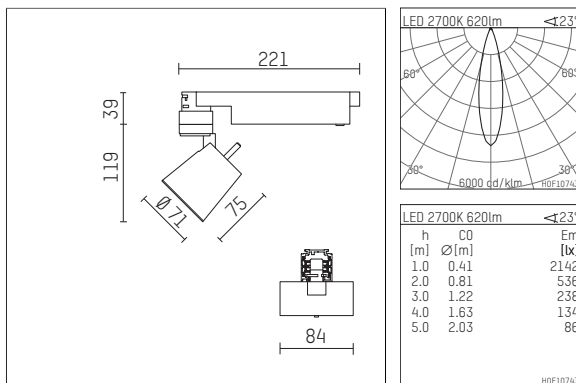

## 112 123 02 906 D | silver

gin.o 1  
spotlight  
LED | 10 W 2700 K

- spotlight gin.o 1
- with 3 circuit DALI adapter
- for Hoffmeister control.x tracks
- circuit selection is possible while adapter is inserted into the track
- passive thermo management
- with LED 700 lm
- colour temperature: 2700 K
- colour rendering index: CRI >90
- L90 / B10 (50.000h)
- SDCM < 2
- net luminous flux: 620 lm
- total load: 10 W
- luminous efficacy: 62,0 lm/W
- rotationsymmetrical light distribution, medium
- beam angle: 25 °
- LED power unit integrated in adapter, electronic (DALI), 220-240 V, 0/50/60 Hz
- amplitude dimming
- dimming range: 100-1 %
- housing of die cast aluminium
- adapter of fibreglass reinforced thermoplastic
- safety glass, clear
- length: 221 mm, width: 84 mm, height: 158 mm
- rotatable 360°, 90° tiltable
- weight: 0,98 kg
- protection rating: IP20
- protection class I
- 5 years Hoffmeister warranty
- Made in Germany
- maximum ambient temperature: 35 ° C
- certificates: manufactured according to DIN VDE 0711 / EN 60598, CE
- colour: silver
- 112 123 02 906 D

### Additional optional accessory components

description accessory general	dimensions in mm	item number	pic.-No.
soft.shape lens for spotlights gin.a and gin.o size 1	∅: 54	104227	01
sculpture lens for spotlights gin.a and gin.o size 1	∅: 54	103428	02
prismatic glass for spotlights gin.a and gin.o size 1	∅: 54	104914	03
honeycomb louver for spotlights gin.a and gin.o size 1		103416	04
soft.spot lens for spotlights gin.a and gin.o size 1	∅: 54	103429	01