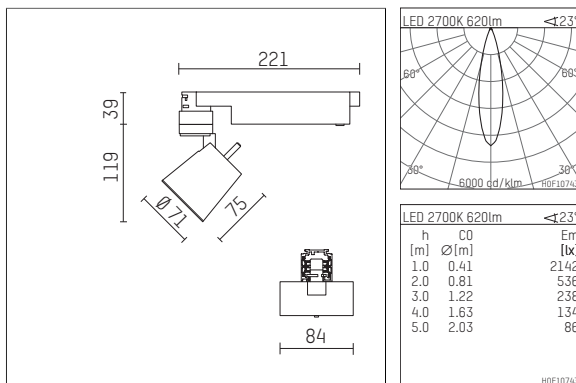

112 123 02 910 D | white

gin.o 1
spotlight
LED | 10 W 2700 K

- spotlight gin.o 1
- with 3 circuit DALI adapter
- for Hoffmeister control.x tracks
- circuit selection is possible while adapter is inserted into the track
- passive thermo management
- with LED 700 lm
- colour temperature: 2700 K
- colour rendering index: CRI >90
- L90 / B10 (50.000h)
- SDCM < 2
- net luminous flux: 620 lm
- total load: 10 W
- luminous efficacy: 62,0 lm/W
- rotationsymmetrical light distribution, medium
- beam angle: 25 °
- LED power unit integrated in adapter, electronic (DALI), 220-240 V, 0/50/60 Hz
- amplitude dimming
- dimming range: 100-1 %
- housing of die cast aluminium
- adapter of fibreglass reinforced thermoplastic
- safety glass, clear
- length: 221 mm, width: 84 mm, height: 158 mm
- rotatable 360°, 90° tiltable
- weight: 0,98 kg
- protection rating: IP20
- protection class I
- 5 years Hoffmeister warranty
- Made in Germany
- maximum ambient temperature: 35 ° C
- certificates: manufactured according to DIN VDE 0711 / EN 60598, CE
- colour: white (RAL9016)
- 112 123 02 910 D

Additional optional accessory components

description accessory general	dimensions in mm	item number	pic.-No.
soft.shape lens for spotlights gin.a and gin.o size 1	∅: 54	104227	01
sculpture lens for spotlights gin.a and gin.o size 1	∅: 54	103428	02
prismatic glass for spotlights gin.a and gin.o size 1	∅: 54	104914	03
honeycomb louver for spotlights gin.a and gin.o size 1		103416	04
soft.spot lens for spotlights gin.a and gin.o size 1	∅: 54	103429	01