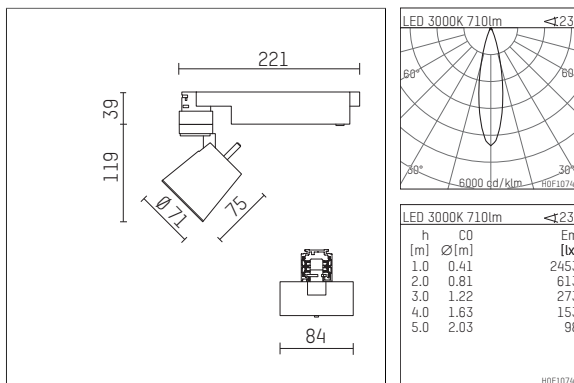

112 123 03 721 D | black

gin.o 1
spotlight
LED | 10 W 3000 K

- spotlight gin.o 1
- with 3 circuit DALI adapter
- for Hoffmeister control.x tracks
- circuit selection is possible while adapter is inserted into the track
- passive thermo management
- with LED 800 lm
- colour temperature: 3000 K
- colour rendering index: CRI >90
- L90 / B10 (50.000h)
- SDCM < 2
- net luminous flux: 710 lm
- total load: 10 W
- luminous efficacy: 71,0 lm/W
- rotationsymmetrical light distribution, medium
- beam angle: 25 °
- LED power unit integrated in adapter, electronic (DALI), 220-240 V, 0/50/60 Hz
- amplitude dimming
- dimming range: 100-1 %
- housing of die cast aluminium
- adapter of fibreglass reinforced thermoplastic
- safety glass, clear
- length: 221 mm, width: 84 mm, height: 158 mm
- rotatable 360°, 90° tiltable
- weight: 0,98 kg
- protection rating: IP20
- protection class I
- 5 years Hoffmeister warranty
- Made in Germany
- maximum ambient temperature: 35 ° C
- certificates: manufactured according to DIN VDE 0711 / EN 60598, CE
- colour: black
- 112 123 03 721 D

Additional optional accessory components

description accessory general	dimensions in mm	item number	pic.-No.
soft.shape lens for spotlights gin.a and gin.o size 1	∅: 54	104227	01
sculpture lens for spotlights gin.a and gin.o size 1	∅: 54	103428	02
prismatic glass for spotlights gin.a and gin.o size 1	∅: 54	104914	03
honeycomb louver for spotlights gin.a and gin.o size 1		103416	04
soft.spot lens for spotlights gin.a and gin.o size 1	∅: 54	103429	01