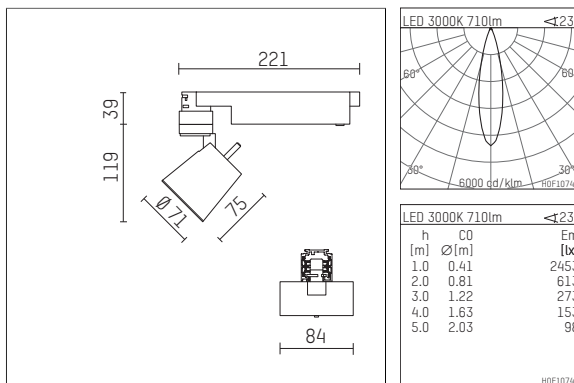

112 123 03 906 D | silver

gin.o 1
spotlight
LED | 10 W 3000 K

- spotlight gin.o 1
- with 3 circuit DALI adapter
- for Hoffmeister control.x tracks
- circuit selection is possible while adapter is inserted into the track
- passive thermo management
- with LED 800 lm
- colour temperature: 3000 K
- colour rendering index: CRI >90
- L90 / B10 (50.000h)
- SDCM < 2
- net luminous flux: 710 lm
- total load: 10 W
- luminous efficacy: 71,0 lm/W
- rotationsymmetrical light distribution, medium
- beam angle: 25 °
- LED power unit integrated in adapter, electronic (DALI), 220-240 V, 0/50/60 Hz
- amplitude dimming
- dimming range: 100-1 %
- housing of die cast aluminium
- adapter of fibreglass reinforced thermoplastic
- safety glass, clear
- length: 221 mm, width: 84 mm, height: 158 mm
- rotatable 360°, 90° tiltable
- weight: 0,98 kg
- protection rating: IP20
- protection class I
- 5 years Hoffmeister warranty
- Made in Germany
- maximum ambient temperature: 35 ° C
- certificates: manufactured according to DIN VDE 0711 / EN 60598, CE
- colour: silver
- 112 123 03 906 D

Additional optional accessory components

description accessory general	dimensions in mm	item number	pic.-No.
soft.shape lens for spotlights gin.a and gin.o size 1	∅: 54	104227	01
sculpture lens for spotlights gin.a and gin.o size 1	∅: 54	103428	02
prismatic glass for spotlights gin.a and gin.o size 1	∅: 54	104914	03
honeycomb louver for spotlights gin.a and gin.o size 1		103416	04
soft.spot lens for spotlights gin.a and gin.o size 1	∅: 54	103429	01