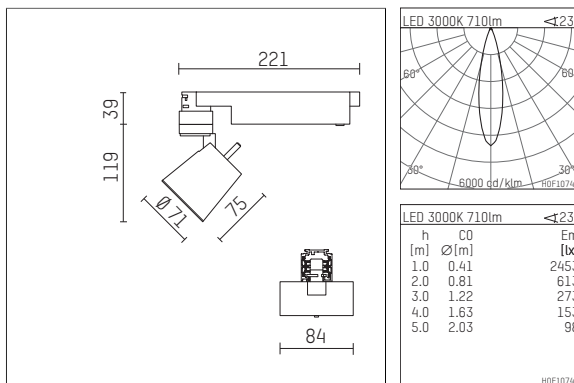

112 123 03 910 D | white

gin.o 1
spotlight
LED | 10 W 3000 K

- spotlight gin.o 1
- with 3 circuit DALI adapter
- for Hoffmeister control.x tracks
- circuit selection is possible while adapter is inserted into the track
- passive thermo management
- with LED 800 lm
- colour temperature: 3000 K
- colour rendering index: CRI >90
- L90 / B10 (50.000h)
- SDCM < 2
- net luminous flux: 710 lm
- total load: 10 W
- luminous efficacy: 71,0 lm/W
- rotationsymmetrical light distribution, medium
- beam angle: 25 °
- LED power unit integrated in adapter, electronic (DALI), 220-240 V, 0/50/60 Hz
- amplitude dimming
- dimming range: 100-1 %
- housing of die cast aluminium
- adapter of fibreglass reinforced thermoplastic
- safety glass, clear
- length: 221 mm, width: 84 mm, height: 158 mm
- rotatable 360°, 90° tiltable
- weight: 0,98 kg
- protection rating: IP20
- protection class I
- 5 years Hoffmeister warranty
- Made in Germany
- maximum ambient temperature: 35 ° C
- certificates: manufactured according to DIN VDE 0711 / EN 60598, CE
- colour: white (RAL9016)
- 112 123 03 910 D

Additional optional accessory components

description accessory general	dimensions in mm	item number	pic.-No.
soft.shape lens for spotlights gin.a and gin.o size 1	∅: 54	104227	01
sculpture lens for spotlights gin.a and gin.o size 1	∅: 54	103428	02
prismatic glass for spotlights gin.a and gin.o size 1	∅: 54	104914	03
honeycomb louver for spotlights gin.a and gin.o size 1		103416	04
soft.spot lens for spotlights gin.a and gin.o size 1	∅: 54	103429	01