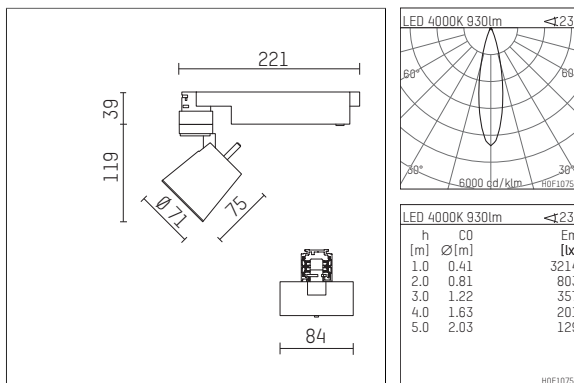

112 123 04 721 D | black

gin.o 1
spotlight
LED | 10 W 4000 K

- spotlight gin.o 1
- with 3 circuit DALI adapter
- for Hoffmeister control.x tracks
- circuit selection is possible while adapter is inserted into the track
- passive thermo management
- with LED 1050 lm
- colour temperature: 4000 K
- colour rendering index: CRI >80
- L90 / B10 (50.000h)
- SDCM < 2
- net luminous flux: 930 lm
- total load: 10 W
- luminous efficacy: 93,0 lm/W
- rotationsymmetrical light distribution, medium
- beam angle: 25 °
- LED power unit integrated in adapter, electronic (DALI), 220-240 V, 0/50/60 Hz
- amplitude dimming
- dimming range: 100-1 %
- housing of die cast aluminium
- adapter of fibreglass reinforced thermoplastic
- safety glass, clear
- length: 221 mm, width: 84 mm, height: 158 mm
- rotatable 360°, 90° tiltable
- weight: 0,98 kg
- protection rating: IP20
- protection class I
- 5 years Hoffmeister warranty
- Made in Germany
- maximum ambient temperature: 35 ° C
- certificates: manufactured according to DIN VDE 0711 / EN 60598, CE
- colour: black
- 112 123 04 721 D

Additional optional accessory components

| description accessory general | dimensions in mm | item number | pic.-No. |
|---|------------------|-------------|----------|
| soft.shape lens for spotlights gin.a and gin.o size 1 | ∅: 54 | 104227 | 01 |
| sculpture lens for spotlights gin.a and gin.o size 1 | ∅: 54 | 103428 | 02 |
| prismatic glass for spotlights gin.a and gin.o size 1 | ∅: 54 | 104914 | 03 |
| honeycomb louver for spotlights gin.a and gin.o size 1 | | 103416 | 04 |
| soft.spot lens for spotlights gin.a and gin.o size 1 | ∅: 54 | 103429 | 01 |