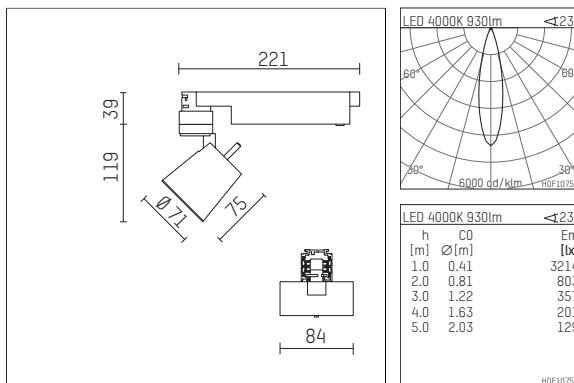

112 123 04 906 D | silver

gin.o 1
spotlight
LED | 10 W 4000 K

- spotlight gin.o 1
- with 3 circuit DALI adapter
- for Hoffmeister control.x tracks
- circuit selection is possible while adapter is inserted into the track
- passive thermo management
- with LED 1050 lm
- colour temperature: 4000 K
- colour rendering index: CRI >80
- L90 / B10 (50.000h)
- SDCM < 2
- net luminous flux: 930 lm
- total load: 10 W
- luminous efficacy: 93,0 lm/W
- rotationsymmetrical light distribution, medium
- beam angle: 25 °
- LED power unit integrated in adapter, electronic (DALI), 220-240 V, 0/50/60 Hz
- amplitude dimming
- dimming range: 100-1 %
- housing of die cast aluminium
- adapter of fibreglass reinforced thermoplastic
- safety glass, clear
- length: 221 mm, width: 84 mm, height: 158 mm
- rotatable 360°, 90° tiltable
- weight: 0,98 kg
- protection rating: IP20
- protection class I
- 5 years Hoffmeister warranty
- Made in Germany
- maximum ambient temperature: 35 ° C
- certificates: manufactured according to DIN VDE 0711 / EN 60598, CE
- colour: silver
- 112 123 04 906 D

Additional optional accessory components

description accessory general	dimensions in mm	item number	pic.-No.
soft.shape lens for spotlights gin.a and gin.o size 1	∅: 54	104227	01
sculpture lens for spotlights gin.a and gin.o size 1	∅: 54	103428	02
prismatic glass for spotlights gin.a and gin.o size 1	∅: 54	104914	03
honeycomb louver for spotlights gin.a and gin.o size 1		103416	04
soft.spot lens for spotlights gin.a and gin.o size 1	∅: 54	103429	01