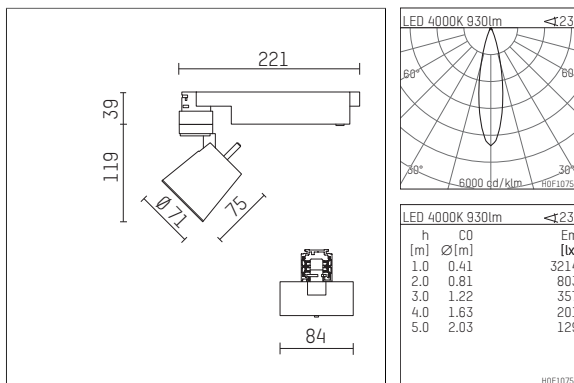

112 123 04 910 D | white

gin.o 1
spotlight
LED | 10 W 4000 K

- spotlight gin.o 1
- with 3 circuit DALI adapter
- for Hoffmeister control.x tracks
- circuit selection is possible while adapter is inserted into the track
- passive thermo management
- with LED 1050 lm
- colour temperature: 4000 K
- colour rendering index: CRI >80
- L90 / B10 (50.000h)
- SDCM < 2
- net luminous flux: 930 lm
- total load: 10 W
- luminous efficacy: 93,0 lm/W
- rotationsymmetrical light distribution, medium
- beam angle: 25 °
- LED power unit integrated in adapter, electronic (DALI), 220-240 V, 0/50/60 Hz
- amplitude dimming
- dimming range: 100-1 %
- housing of die cast aluminium
- adapter of fibreglass reinforced thermoplastic
- safety glass, clear
- length: 221 mm, width: 84 mm, height: 158 mm
- rotatable 360°, 90° tiltable
- weight: 0,98 kg
- protection rating: IP20
- protection class I
- 5 years Hoffmeister warranty
- Made in Germany
- maximum ambient temperature: 35 ° C
- certificates: manufactured according to DIN VDE 0711 / EN 60598, CE
- colour: white (RAL9016)
- 112 123 04 910 D

Additional optional accessory components

description accessory general	dimensions in mm	item number	pic.-No.
soft.shape lens for spotlights gin.a and gin.o size 1	∅: 54	104227	01
sculpture lens for spotlights gin.a and gin.o size 1	∅: 54	103428	02
prismatic glass for spotlights gin.a and gin.o size 1	∅: 54	104914	03
honeycomb louver for spotlights gin.a and gin.o size 1		103416	04
soft.spot lens for spotlights gin.a and gin.o size 1	∅: 54	103429	01