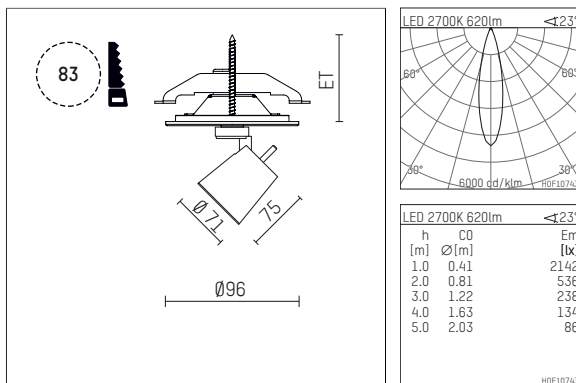

11212312 721-PA | black

gin.o 1
spotlight
LED | 10 W 2700 K

- spotlight gin.o 1
- with recessed mounting plate
- for recessed installation into wall or ceiling
- passive thermo management
- with LED 700 lm
- colour temperature: 2700 K
- colour rendering index: CRI >90
- L90 / B10 (50.000h)
- SDCM < 2
- net luminous flux: 620 lm
- total load: 10 W
- luminous efficacy: 62,0 lm/W
- rotationsymmetrical light distribution, medium
- beam angle: 25 °
- with external LED power unit, electronic, 220-240 V, 50/60 Hz
- Dimming with external dimmers possible (trailing-edge and leading-edge)
- power supply: supply cord with plug connection 2x5x2,5 mm², length: 360 mm
- suitable for through wiring
- housing of die cast aluminium
- safety glass, clear
- ceiling plate of die cast aluminium
- diameter: 96 mm, recessing diameter: 83 mm
- recessing depth: 63 mm, ceiling thickness: 1-45 mm
- weight: 1,1 kg
- 5 years Hoffmeister warranty
- Made in Germany
- maximum ambient temperature: 35 ° C
- certificates: manufactured according to DIN VDE 0711 / EN 60598, CE
- colour: black
- 11212312 721-PA

Additional optional accessory components

description accessory general	dimensions in mm	item number	pic.-No.
soft.shape lens for spotlights gin.a and gin.o size 1	∅: 54	104227	01
sculpture lens for spotlights gin.a and gin.o size 1	∅: 54	103428	02
prismatic glass for spotlights gin.a and gin.o size 1	∅: 54	104914	03
honeycomb louver for spotlights gin.a and gin.o size 1		103416	04
soft.spot lens for spotlights gin.a and gin.o size 1	∅: 54	103429	01