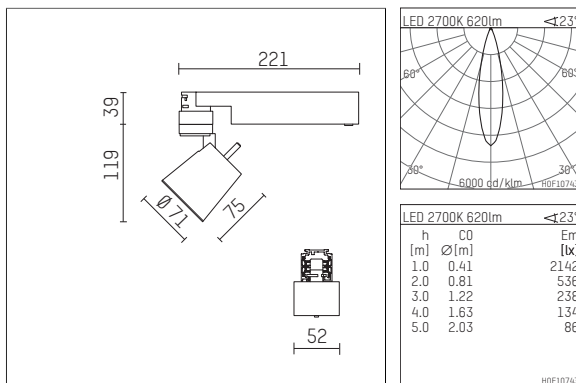

## 112 123 12 721 | black

gin.o 1  
spotlight  
LED | 10 W 2700 K

- spotlight gin.o 1
- with 3 circuit universal adapter
- for Hoffmeister control.x tracks
- circuit selection is possible while adapter is inserted into the track
- passive thermo management
- with LED 700 lm
- colour temperature: 2700 K
- colour rendering index: CRI >90
- L90 / B10 (50.000h)
- SDCM < 2
- net luminous flux: 620 lm
- total load: 10 W
- luminous efficacy: 62,0 lm/W
- rotationsymmetrical light distribution, medium
- beam angle: 25 °
- LED power unit integrated in adapter, electronic (POTI), 220-240 V, 0/50/60 Hz
- amplitude dimming
- adapter with integrated potentiometer
- dimming range: 100-0,1 %
- housing of die cast aluminium
- adapter of fibreglass reinforced thermoplastic
- safety glass, clear
- length: 221 mm, width: 52 mm, height: 158 mm
- rotatable 360°, 90° tiltable
- weight: 0,98 kg
- protection rating: IP20
- protection class I
- 5 years Hoffmeister warranty
- Made in Germany
- maximum ambient temperature: 35 ° C
- certificates: manufactured according to DIN VDE 0711 / EN 60598, CE
- colour: black
- 112 123 12 721

### Additional optional accessory components

description accessory general	dimensions in mm	item number	pic.-No.
soft.shape lens for spotlights gin.a and gin.o size 1	∅: 54	104227	01
sculpture lens for spotlights gin.a and gin.o size 1	∅: 54	103428	02
prismatic glass for spotlights gin.a and gin.o size 1	∅: 54	104914	03
honeycomb louver for spotlights gin.a and gin.o size 1		103416	04
soft.spot lens for spotlights gin.a and gin.o size 1	∅: 54	103429	01