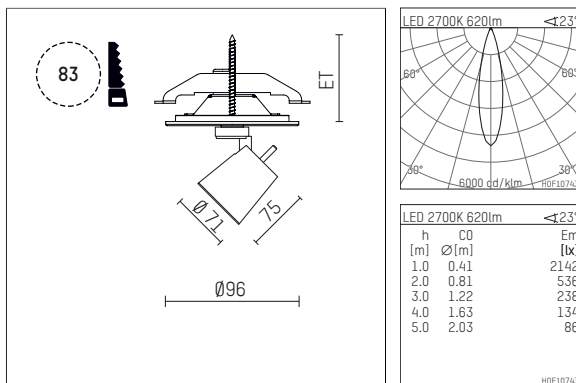

11212312 906-PA | silver

gin.o 1
spotlight
LED | 10 W 2700 K

- spotlight gin.o 1
- with recessed mounting plate
- for recessed installation into wall or ceiling
- passive thermo management
- with LED 700 lm
- colour temperature: 2700 K
- colour rendering index: CRI >90
- L90 / B10 (50.000h)
- SDCM < 2
- net luminous flux: 620 lm
- total load: 10 W
- luminous efficacy: 62,0 lm/W
- rotationsymmetrical light distribution, medium
- beam angle: 25 °
- with external LED power unit, electronic, 220-240 V, 50/60 Hz
- Dimming with external dimmers possible (trailing-edge and leading-edge)
- power supply: supply cord with plug connection 2x5x2,5 mm², length: 360 mm
- suitable for through wiring
- housing of die cast aluminium
- safety glass, clear
- ceiling plate of die cast aluminium
- diameter: 96 mm, recessing diameter: 83 mm
- recessing depth: 63 mm, ceiling thickness: 1-45 mm
- weight: 1,1 kg
- 5 years Hoffmeister warranty
- Made in Germany
- maximum ambient temperature: 35 ° C
- certificates: manufactured according to DIN VDE 0711 / EN 60598, CE
- colour: silver
- 11212312 906-PA

Additional optional accessory components

description accessory general	dimensions in mm	item number	pic.-No.
soft.shape lens for spotlights gin.a and gin.o size 1	∅: 54	104227	01
sculpture lens for spotlights gin.a and gin.o size 1	∅: 54	103428	02
prismatic glass for spotlights gin.a and gin.o size 1	∅: 54	104914	03
honeycomb louver for spotlights gin.a and gin.o size 1		103416	04
soft.spot lens for spotlights gin.a and gin.o size 1	∅: 54	103429	01