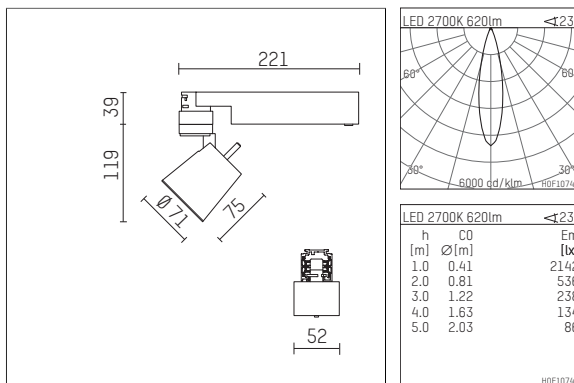

112 123 12 906 | silver

gin.o 1
spotlight
LED | 10 W 2700 K

- spotlight gin.o 1
- with 3 circuit universal adapter
- for Hoffmeister control.x tracks
- circuit selection is possible while adapter is inserted into the track
- passive thermo management
- with LED 700 lm
- colour temperature: 2700 K
- colour rendering index: CRI >90
- L90 / B10 (50.000h)
- SDCM < 2
- net luminous flux: 620 lm
- total load: 10 W
- luminous efficacy: 62,0 lm/W
- rotationsymmetrical light distribution, medium
- beam angle: 25 °
- LED power unit integrated in adapter, electronic (POTI), 220-240 V, 0/50/60 Hz
- amplitude dimming
- adapter with integrated potentiometer
- dimming range: 100-0,1 %
- housing of die cast aluminium
- adapter of fibreglass reinforced thermoplastic
- safety glass, clear
- length: 221 mm, width: 52 mm, height: 158 mm
- rotatable 360°, 90° tiltable
- weight: 0,98 kg
- protection rating: IP20
- protection class I
- 5 years Hoffmeister warranty
- Made in Germany
- maximum ambient temperature: 35 ° C
- certificates: manufactured according to DIN VDE 0711 / EN 60598, CE
- colour: silver
- 112 123 12 906

Additional optional accessory components

description accessory general	dimensions in mm	item number	pic.-No.
soft.shape lens for spotlights gin.a and gin.o size 1	∅: 54	104227	01
sculpture lens for spotlights gin.a and gin.o size 1	∅: 54	103428	02
prismatic glass for spotlights gin.a and gin.o size 1	∅: 54	104914	03
honeycomb louver for spotlights gin.a and gin.o size 1		103416	04
soft.spot lens for spotlights gin.a and gin.o size 1	∅: 54	103429	01