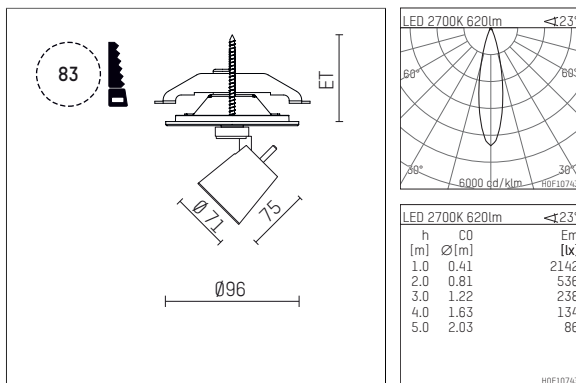

## 11212312 910-PA | white

gin.o 1  
spotlight  
LED | 10 W 2700 K

- spotlight gin.o 1
- with recessed mounting plate
- for recessed installation into wall or ceiling
- passive thermo management
- with LED 700 lm
- colour temperature: 2700 K
- colour rendering index: CRI >90
- L90 / B10 (50.000h)
- SDCM < 2
- net luminous flux: 620 lm
- total load: 10 W
- luminous efficacy: 62,0 lm/W
- rotationsymmetrical light distribution, medium
- beam angle: 25 °
- with external LED power unit, electronic, 220-240 V, 50/60 Hz
- Dimming with external dimmers possible (trailing-edge and leading-edge)
- power supply: supply cord with plug connection 2x5x2,5 mm², length: 360 mm
- suitable for through wiring
- housing of die cast aluminium
- safety glass, clear
- ceiling plate of die cast aluminium
- diameter: 96 mm, recessing diameter: 83 mm
- recessing depth: 63 mm, ceiling thickness: 1-45 mm
- weight: 1,1 kg
- 5 years Hoffmeister warranty
- Made in Germany
- maximum ambient temperature: 35 ° C
- certificates: manufactured according to DIN VDE 0711 / EN 60598, CE
- colour: white (RAL9016)
- 11212312 910-PA

### Additional optional accessory components

description accessory general	dimensions in mm	item number	pic.-No.
soft.shape lens for spotlights gin.a and gin.o size 1	∅: 54	104227	01
sculpture lens for spotlights gin.a and gin.o size 1	∅: 54	103428	02
prismatic glass for spotlights gin.a and gin.o size 1	∅: 54	104914	03
honeycomb louver for spotlights gin.a and gin.o size 1		103416	04
soft.spot lens for spotlights gin.a and gin.o size 1	∅: 54	103429	01