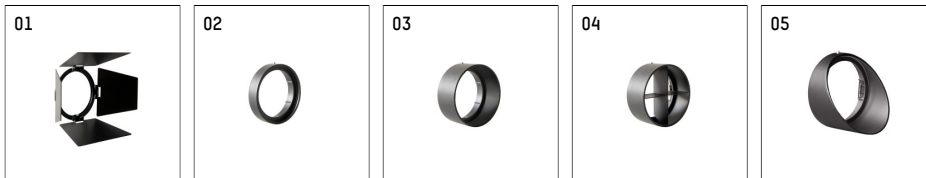

## 11212312 910-PA | white

gin.o 1  
spotlight  
LED | 10 W 2700 K

- spotlight gin.o 1
- with recessed mounting plate
- for recessed installation into wall or ceiling
- passive thermo management
- with LED 700 lm
- colour temperature: 2700 K
- colour rendering index: CRI >90
- L90 / B10 (50.000h)
- SDCM < 2
- net luminous flux: 620 lm
- total load: 10 W
- luminous efficacy: 62,0 lm/W
- rotationsymmetrical light distribution, medium
- beam angle: 25 °
- with external LED power unit, electronic, 220-240 V, 50/60 Hz
- Dimming with external dimmers possible (trailing-edge and leading-edge)
- power supply: supply cord with plug connection 2x5x2,5 mm², length: 360 mm
- suitable for through wiring
- housing of die cast aluminium
- safety glass, clear
- ceiling plate of die cast aluminium
- diameter: 96 mm, recessing diameter: 83 mm
- recessing depth: 63 mm, ceiling thickness: 1-45 mm
- weight: 1,1 kg
- 5 years Hoffmeister warranty
- Made in Germany
- maximum ambient temperature: 35 ° C
- certificates: manufactured according to DIN VDE 0711 / EN 60598, CE
- colour: white (RAL9016)
- 11212312 910-PA

### Additional optional accessory components

description accessory general	dimensions in mm	item number	pic.-No.
soft.shape lens for spotlights gin.a and gin.o size 1	∅: 54	104227	01
sculpture lens for spotlights gin.a and gin.o size 1	∅: 54	103428	02
prismatic glass for spotlights gin.a and gin.o size 1	∅: 54	104914	03
honeycomb louver for spotlights gin.a and gin.o size 1		103416	04
soft.spot lens for spotlights gin.a and gin.o size 1	∅: 54	103429	01