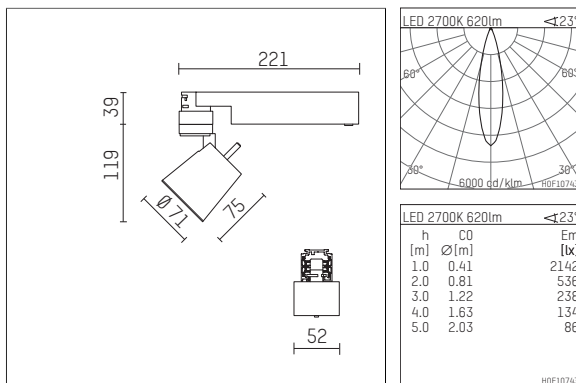

112 123 12 910 | white

gin.o 1
spotlight
LED | 10 W 2700 K

- spotlight gin.o 1
- with 3 circuit universal adapter
- for Hoffmeister control.x tracks
- circuit selection is possible while adapter is inserted into the track
- passive thermo management
- with LED 700 lm
- colour temperature: 2700 K
- colour rendering index: CRI >90
- L90 / B10 (50.000h)
- SDCM < 2
- net luminous flux: 620 lm
- total load: 10 W
- luminous efficacy: 62,0 lm/W
- rotationsymmetrical light distribution, medium
- beam angle: 25 °
- LED power unit integrated in adapter, electronic (POTI), 220-240 V, 0/50/60 Hz
- amplitude dimming
- adapter with integrated potentiometer
- dimming range: 100-0,1 %
- housing of die cast aluminium
- adapter of fibreglass reinforced thermoplastic
- safety glass, clear
- length: 221 mm, width: 52 mm, height: 158 mm
- rotatable 360°, 90° tilttable
- weight: 0,98 kg
- protection rating: IP20
- protection class I
- 5 years Hoffmeister warranty
- Made in Germany
- maximum ambient temperature: 35 ° C
- certificates: manufactured according to DIN VDE 0711 / EN 60598, CE
- colour: white (RAL9016)
- 112 123 12 910

Additional optional accessory components

description accessory general	dimensions in mm	item number	pic.-No.
soft.shape lens for spotlights gin.a and gin.o size 1	∅: 54	104227	01
sculpture lens for spotlights gin.a and gin.o size 1	∅: 54	103428	02
prismatic glass for spotlights gin.a and gin.o size 1	∅: 54	104914	03
honeycomb louver for spotlights gin.a and gin.o size 1		103416	04
soft.spot lens for spotlights gin.a and gin.o size 1	∅: 54	103429	01