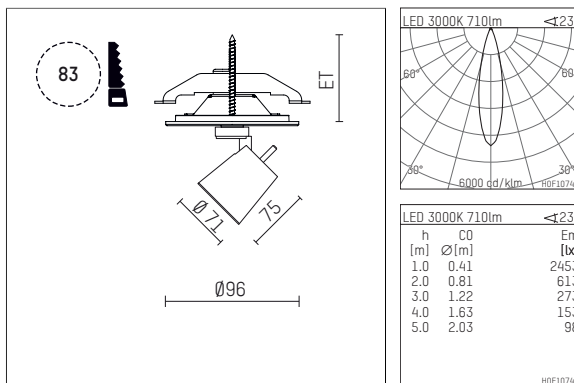

## 11212313 721-PA | black

gin.o 1  
spotlight  
LED | 10 W 3000 K

- spotlight gin.o 1
- with recessed mounting plate
- for recessed installation into wall or ceiling
- passive thermo management
- with LED 800 lm
- colour temperature: 3000 K
- colour rendering index: CRI >90
- L90 / B10 (50.000h)
- SDCM < 2
- net luminous flux: 710 lm
- total load: 10 W
- luminous efficacy: 71,0 lm/W
- rotationsymmetrical light distribution, medium
- beam angle: 25 °
- with external LED power unit, electronic, 220-240 V, 50/60 Hz
- Dimming with external dimmers possible (trailing-edge and leading-edge)
- power supply: supply cord with plug connection 2x5x2,5 mm², length: 360 mm
- suitable for through wiring
- housing of die cast aluminium
- safety glass, clear
- ceiling plate of die cast aluminium
- diameter: 96 mm, recessing diameter: 83 mm
- recessing depth: 63 mm, ceiling thickness: 1-45 mm
- rotatable 360°, 90° tiltable
- weight: 1,1 kg
- protection rating: IP20
- protection class I
- 5 years Hoffmeister warranty
- Made in Germany
- maximum ambient temperature: 35 ° C
- certificates: manufactured according to DIN VDE 0711 / EN 60598, CE
- colour: black
- 11212313 721-PA

### Additional optional accessory components

description accessory general	dimensions in mm	item number	pic.-No.
soft.shape lens for spotlights gin.a and gin.o size 1	∅: 54	104227	01
sculpture lens for spotlights gin.a and gin.o size 1	∅: 54	103428	02
prismatic glass for spotlights gin.a and gin.o size 1	∅: 54	104914	03
honeycomb louver for spotlights gin.a and gin.o size 1		103416	04
soft.spot lens for spotlights gin.a and gin.o size 1	∅: 54	103429	01