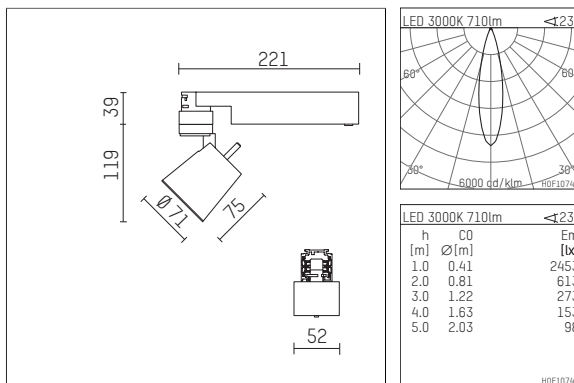

112 123 13 721 | black

gin.o 1
spotlight
LED | 10 W 3000 K

- spotlight gin.o 1
- with 3 circuit universal adapter
- for Hoffmeister control.x tracks
- circuit selection is possible while adapter is inserted into the track
- passive thermo management
- with LED 800 lm
- colour temperature: 3000 K
- colour rendering index: CRI >90
- L90 / B10 (50.000h)
- SDCM < 2
- net luminous flux: 710 lm
- total load: 10 W
- luminous efficacy: 71,0 lm/W
- rotationsymmetrical light distribution, medium
- beam angle: 25 °
- LED power unit integrated in adapter, electronic (POTI), 220-240 V, 0/50/60 Hz
- amplitude dimming
- adapter with integrated potentiometer
- dimming range: 100-0,1 %
- housing of die cast aluminium
- adapter of fibreglass reinforced thermoplastic
- safety glass, clear
- length: 221 mm, width: 52 mm, height: 158 mm
- rotatable 360°, 90° tiltable
- weight: 0,98 kg
- protection rating: IP20
- protection class I
- 5 years Hoffmeister warranty
- Made in Germany
- maximum ambient temperature: 35 ° C
- certificates: manufactured according to DIN VDE 0711 / EN 60598, CE
- colour: black
- 112 123 13 721

Additional optional accessory components

description accessory general	dimensions in mm	item number	pic.-No.
soft.shape lens for spotlights gin.a and gin.o size 1	∅: 54	104227	01
sculpture lens for spotlights gin.a and gin.o size 1	∅: 54	103428	02
prismatic glass for spotlights gin.a and gin.o size 1	∅: 54	104914	03
honeycomb louver for spotlights gin.a and gin.o size 1		103416	04
soft.spot lens for spotlights gin.a and gin.o size 1	∅: 54	103429	01