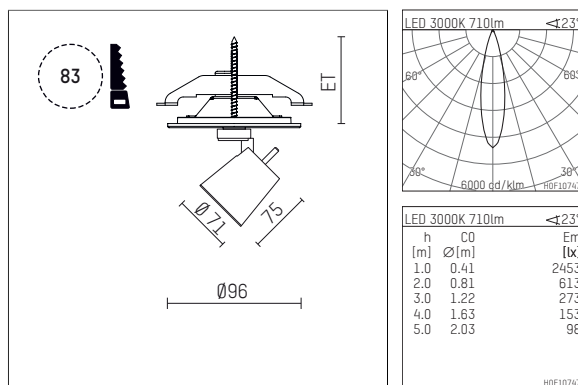

11212313 906-PA | silver

gin.o 1
spotlight
LED | 10 W 3000 K

- spotlight gin.o 1
- with recessed mounting plate
- for recessed installation into wall or ceiling
- passive thermo management
- with LED 800 lm
- colour temperature: 3000 K
- colour rendering index: CRI >90
- L90 / B10 (50.000h)
- SDCM < 2
- net luminous flux: 710 lm
- total load: 10 W
- luminous efficacy: 71,0 lm/W
- rotationsymmetrical light distribution, medium
- beam angle: 25 °
- with external LED power unit, electronic, 220-240 V, 50/60 Hz
- Dimming with external dimmers possible (trailing-edge and leading-edge)
- power supply: supply cord with plug connection 2x5x2,5 mm², length: 360 mm
- suitable for through wiring
- housing of die cast aluminium
- safety glass, clear
- ceiling plate of die cast aluminium
- diameter: 96 mm, recessing diameter: 83 mm
- recessing depth: 63 mm, ceiling thickness: 1-45 mm
- rotatable 360°, 90° tiltable
- weight: 1,1 kg
- protection rating: IP20
- protection class I
- 5 years Hoffmeister warranty
- Made in Germany
- maximum ambient temperature: 35 ° C
- certificates: manufactured according to DIN VDE 0711 / EN 60598, CE
- colour: silver
- 11212313 906-PA

Additional optional accessory components

description accessory general	dimensions in mm	item number	pic.-No.
soft.shape lens for spotlights gin.a and gin.o size 1	∅: 54	104227	01
sculpture lens for spotlights gin.a and gin.o size 1	∅: 54	103428	02
prismatic glass for spotlights gin.a and gin.o size 1	∅: 54	104914	03
honeycomb louver for spotlights gin.a and gin.o size 1		103416	04
soft.spot lens for spotlights gin.a and gin.o size 1	∅: 54	103429	01