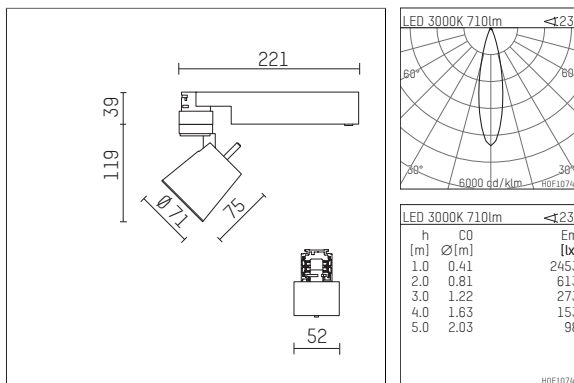

## 112 123 13 906 | silver

gin.o 1  
spotlight  
LED | 10 W 3000 K

- spotlight gin.o 1
- with 3 circuit universal adapter
- for Hoffmeister control.x tracks
- circuit selection is possible while adapter is inserted into the track
- passive thermo management
- with LED 800 lm
- colour temperature: 3000 K
- colour rendering index: CRI >90
- L90 / B10 (50.000h)
- SDCM < 2
- net luminous flux: 710 lm
- total load: 10 W
- luminous efficacy: 71,0 lm/W
- rotationsymmetrical light distribution, medium
- beam angle: 25 °
- LED power unit integrated in adapter, electronic (POTI), 220-240 V, 0/50/60 Hz
- amplitude dimming
- adapter with integrated potentiometer
- dimming range: 100-0,1 %
- housing of die cast aluminium
- adapter of fibreglass reinforced thermoplastic
- safety glass, clear
- length: 221 mm, width: 52 mm, height: 158 mm
- rotatable 360°, 90° tiltable
- weight: 0,98 kg
- protection rating: IP20
- protection class I
- 5 years Hoffmeister warranty
- Made in Germany
- maximum ambient temperature: 35 ° C
- certificates: manufactured according to DIN VDE 0711 / EN 60598, CE
- colour: silver
- 112 123 13 906

### Additional optional accessory components

description accessory general	dimensions in mm	item number	pic.-No.
soft.shape lens for spotlights gin.a and gin.o size 1	∅: 54	104227	01
sculpture lens for spotlights gin.a and gin.o size 1	∅: 54	103428	02
prismatic glass for spotlights gin.a and gin.o size 1	∅: 54	104914	03
honeycomb louver for spotlights gin.a and gin.o size 1		103416	04
soft.spot lens for spotlights gin.a and gin.o size 1	∅: 54	103429	01