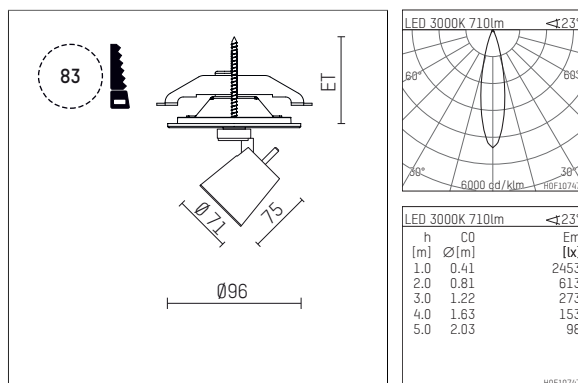

11212313 910-PA | white

gin.o 1
spotlight
LED | 10 W 3000 K

- spotlight gin.o 1
- with recessed mounting plate
- for recessed installation into wall or ceiling
- passive thermo management
- with LED 800 lm
- colour temperature: 3000 K
- colour rendering index: CRI >90
- L90 / B10 (50.000h)
- SDCM < 2
- net luminous flux: 710 lm
- total load: 10 W
- luminous efficacy: 71,0 lm/W
- rotationsymmetrical light distribution, medium
- beam angle: 25 °
- with external LED power unit, electronic, 220-240 V, 50/60 Hz
- Dimming with external dimmers possible (trailing-edge and leading-edge)
- power supply: supply cord with plug connection 2x5x2,5 mm², length: 360 mm
- suitable for through wiring
- housing of die cast aluminium
- safety glass, clear
- ceiling plate of die cast aluminium
- diameter: 96 mm, recessing diameter: 83 mm
- recessing depth: 63 mm, ceiling thickness: 1-45 mm
- rotatable 360°, 90° tiltable
- weight: 1,1 kg
- protection rating: IP20
- protection class I
- 5 years Hoffmeister warranty
- Made in Germany
- maximum ambient temperature: 35 ° C
- certificates: manufactured according to DIN VDE 0711 / EN 60598, CE
- colour: white (RAL9016)
- 11212313 910-PA

Additional optional accessory components

description accessory general	dimensions in mm	item number	pic.-No.
soft.shape lens for spotlights gin.a and gin.o size 1	∅: 54	104227	01
sculpture lens for spotlights gin.a and gin.o size 1	∅: 54	103428	02
prismatic glass for spotlights gin.a and gin.o size 1	∅: 54	104914	03
honeycomb louver for spotlights gin.a and gin.o size 1		103416	04
soft.spot lens for spotlights gin.a and gin.o size 1	∅: 54	103429	01