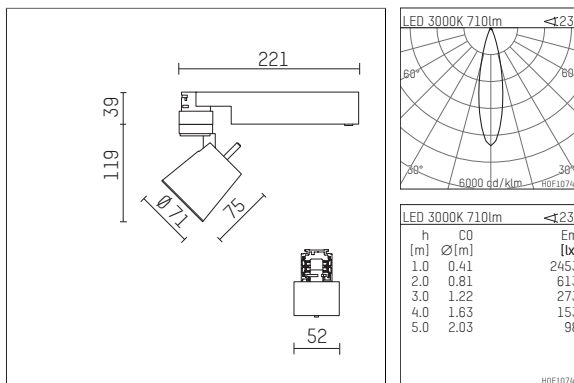

112 123 13 910 | white

gin.o 1
spotlight
LED | 10 W 3000 K

- spotlight gin.o 1
- with 3 circuit universal adapter
- for Hoffmeister control.x tracks
- circuit selection is possible while adapter is inserted into the track
- passive thermo management
- with LED 800 lm
- colour temperature: 3000 K
- colour rendering index: CRI >90
- L90 / B10 (50.000h)
- SDCM < 2
- net luminous flux: 710 lm
- total load: 10 W
- luminous efficacy: 71,0 lm/W
- rotationsymmetrical light distribution, medium
- beam angle: 25 °
- LED power unit integrated in adapter, electronic (POTI), 220-240 V, 0/50/60 Hz
- amplitude dimming
- adapter with integrated potentiometer
- dimming range: 100-0,1 %
- housing of die cast aluminium
- adapter of fibreglass reinforced thermoplastic
- safety glass, clear
- length: 221 mm, width: 52 mm, height: 158 mm
- rotatable 360°, 90° tiltable
- weight: 0,98 kg
- protection rating: IP20
- protection class I
- 5 years Hoffmeister warranty
- Made in Germany
- maximum ambient temperature: 35 ° C
- certificates: manufactured according to DIN VDE 0711 / EN 60598, CE
- colour: white (RAL9016)
- 112 123 13 910

Additional optional accessory components

description accessory general	dimensions in mm	item number	pic.-No.
soft.shape lens for spotlights gin.a and gin.o size 1	∅: 54	104227	01
sculpture lens for spotlights gin.a and gin.o size 1	∅: 54	103428	02
prismatic glass for spotlights gin.a and gin.o size 1	∅: 54	104914	03
honeycomb louver for spotlights gin.a and gin.o size 1		103416	04
soft.spot lens for spotlights gin.a and gin.o size 1	∅: 54	103429	01