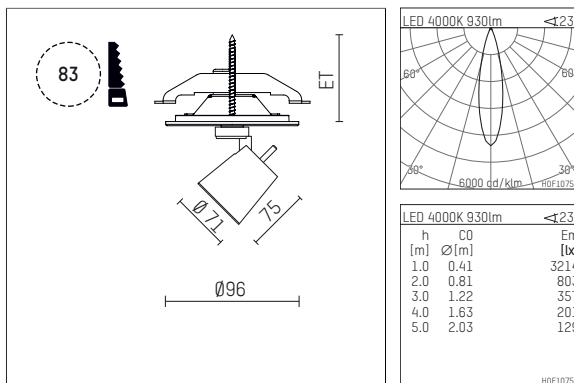

11212314 721-PA | black

gin.o 1
spotlight
LED | 10 W 4000 K

- spotlight gin.o 1
- with recessed mounting plate
- for recessed installation into wall or ceiling
- passive thermo management
- with LED 1050 lm
- colour temperature: 4000 K
- colour rendering index: CRI >80
- L90 / B10 (50.000h)
- SDCM < 2
- net luminous flux: 930 lm
- total load: 10 W
- luminous efficacy: 93,0 lm/W
- rotationsymmetrical light distribution, medium
- beam angle: 25 °
- with external LED power unit, electronic, 220-240 V, 50/60 Hz
- Dimming with external dimmers possible (trailing-edge and leading-edge)
- power supply: supply cord with plug connection 2x5x2,5 mm², length: 360 mm
- suitable for through wiring
- housing of die cast aluminium
- safety glass, clear
- ceiling plate of die cast aluminium
- diameter: 96 mm, recessing diameter: 83 mm
- recessing depth: 63 mm, ceiling thickness: 1-45 mm
- rotatable 360°, 90° tiltable
- weight: 1,1 kg
- protection rating: IP20
- protection class I
- 5 years Hoffmeister warranty
- Made in Germany
- maximum ambient temperature: 35 ° C
- certificates: manufactured according to DIN VDE 0711 / EN 60598, CE
- colour: black
- 11212314 721-PA

Additional optional accessory components

| description accessory general | dimensions in mm | item number | pic.-No. |
|---|------------------|-------------|----------|
| soft.shape lens for spotlights gin.a and gin.o size 1 | ∅: 54 | 104227 | 01 |
| sculpture lens for spotlights gin.a and gin.o size 1 | ∅: 54 | 103428 | 02 |
| prismatic glass for spotlights gin.a and gin.o size 1 | ∅: 54 | 104914 | 03 |
| honeycomb louver for spotlights gin.a and gin.o size 1 | | 103416 | 04 |
| soft.spot lens for spotlights gin.a and gin.o size 1 | ∅: 54 | 103429 | 01 |