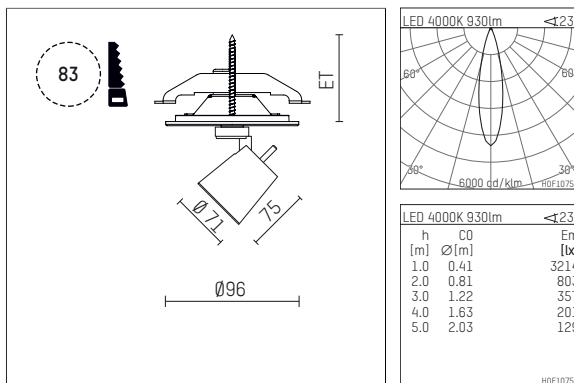

11212314 906-PA | silver

gin.o 1
spotlight
LED | 10 W 4000 K

- spotlight gin.o 1
- with recessed mounting plate
- for recessed installation into wall or ceiling
- passive thermo management
- with LED 1050 lm
- colour temperature: 4000 K
- colour rendering index: CRI >80
- L90 / B10 (50.000h)
- SDCM < 2
- net luminous flux: 930 lm
- total load: 10 W
- luminous efficacy: 93,0 lm/W
- rotationsymmetrical light distribution, medium
- beam angle: 25 °
- with external LED power unit, electronic, 220-240 V, 50/60 Hz
- Dimming with external dimmers possible (trailing-edge and leading-edge)
- power supply: supply cord with plug connection 2x5x2,5 mm², length: 360 mm
- suitable for through wiring
- housing of die cast aluminium
- safety glass, clear
- ceiling plate of die cast aluminium
- diameter: 96 mm, recessing diameter: 83 mm
- recessing depth: 63 mm, ceiling thickness: 1-45 mm
- rotatable 360°, 90° tiltable
- weight: 1,1 kg
- protection rating: IP20
- protection class I
- 5 years Hoffmeister warranty
- Made in Germany
- maximum ambient temperature: 35 ° C
- certificates: manufactured according to DIN VDE 0711 / EN 60598, CE
- colour: silver
- 11212314 906-PA

Additional optional accessory components

| description accessory general | dimensions in mm | item number | pic.-No. |
|---|------------------|-------------|----------|
| soft.shape lens for spotlights gin.a and gin.o size 1 | ∅: 54 | 104227 | 01 |
| sculpture lens for spotlights gin.a and gin.o size 1 | ∅: 54 | 103428 | 02 |
| prismatic glass for spotlights gin.a and gin.o size 1 | ∅: 54 | 104914 | 03 |
| honeycomb louver for spotlights gin.a and gin.o size 1 | | 103416 | 04 |
| soft.spot lens for spotlights gin.a and gin.o size 1 | ∅: 54 | 103429 | 01 |