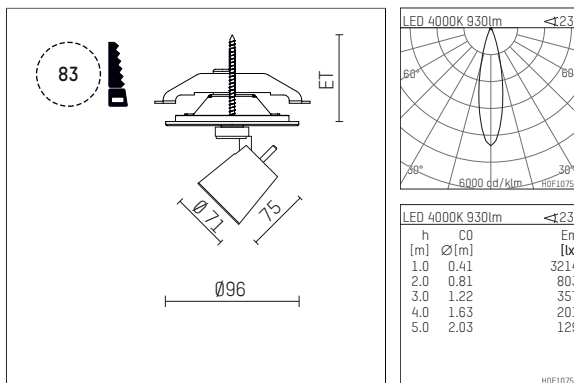

11212314 910-PA | white

gin.o 1
spotlight
LED | 10 W 4000 K

- spotlight gin.o 1
- with recessed mounting plate
- for recessed installation into wall or ceiling
- passive thermo management
- with LED 1050 lm
- colour temperature: 4000 K
- colour rendering index: CRI >80
- L90 / B10 (50.000h)
- SDCM < 2
- net luminous flux: 930 lm
- total load: 10 W
- luminous efficacy: 93,0 lm/W
- rotationsymmetrical light distribution, medium
- beam angle: 25 °
- with external LED power unit, electronic, 220-240 V, 50/60 Hz
- Dimming with external dimmers possible (trailing-edge and leading-edge)
- power supply: supply cord with plug connection 2x5x2,5 mm², length: 360 mm
- suitable for through wiring
- housing of die cast aluminium
- safety glass, clear
- ceiling plate of die cast aluminium
- diameter: 96 mm, recessing diameter: 83 mm
- recessing depth: 63 mm, ceiling thickness: 1-45 mm
- rotatable 360°, 90° tiltable
- weight: 1,1 kg
- protection rating: IP20
- protection class I
- 5 years Hoffmeister warranty
- Made in Germany
- maximum ambient temperature: 35 ° C
- certificates: manufactured according to DIN VDE 0711 / EN 60598, CE
- colour: white (RAL9016)
- 11212314 910-PA

Additional optional accessory components

description accessory general	dimensions in mm	item number	pic.-No.
soft.shape lens for spotlights gin.a and gin.o size 1	∅: 54	104227	01
sculpture lens for spotlights gin.a and gin.o size 1	∅: 54	103428	02
prismatic glass for spotlights gin.a and gin.o size 1	∅: 54	104914	03
honeycomb louver for spotlights gin.a and gin.o size 1		103416	04
soft.spot lens for spotlights gin.a and gin.o size 1	∅: 54	103429	01