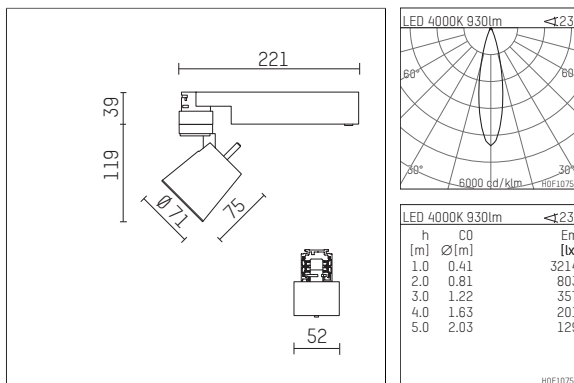

112 123 14 910 | white

gin.o 1
spotlight
LED | 10 W 4000 K

- spotlight gin.o 1
- with 3 circuit universal adapter
- for Hoffmeister control.x tracks
- circuit selection is possible while adapter is inserted into the track
- passive thermo management
- with LED 1050 lm
- colour temperature: 4000 K
- colour rendering index: CRI >80
- L90 / B10 (50.000h)
- SDCM < 2
- net luminous flux: 930 lm
- total load: 10 W
- luminous efficacy: 93,0 lm/W
- rotationsymmetrical light distribution, medium
- beam angle: 25 °
- LED power unit integrated in adapter, electronic (POTI), 220-240 V, 0/50/60 Hz
- amplitude dimming
- adapter with integrated potentiometer
- dimming range: 100-0,1 %
- housing of die cast aluminium
- adapter of fibreglass reinforced thermoplastic
- safety glass, clear
- length: 221 mm, width: 52 mm, height: 158 mm
- rotatable 360°, 90° tiltable
- weight: 0,98 kg
- protection rating: IP20
- protection class I
- 5 years Hoffmeister warranty
- Made in Germany
- maximum ambient temperature: 35 ° C
- certificates: manufactured according to DIN VDE 0711 / EN 60598, CE
- colour: white (RAL9016)
- 112 123 14 910

Additional optional accessory components

description accessory general	dimensions in mm	item number	pic.-No.
soft.shape lens for spotlights gin.a and gin.o size 1	∅: 54	104227	01
sculpture lens for spotlights gin.a and gin.o size 1	∅: 54	103428	02
prismatic glass for spotlights gin.a and gin.o size 1	∅: 54	104914	03
honeycomb louver for spotlights gin.a and gin.o size 1		103416	04
soft.spot lens for spotlights gin.a and gin.o size 1	∅: 54	103429	01