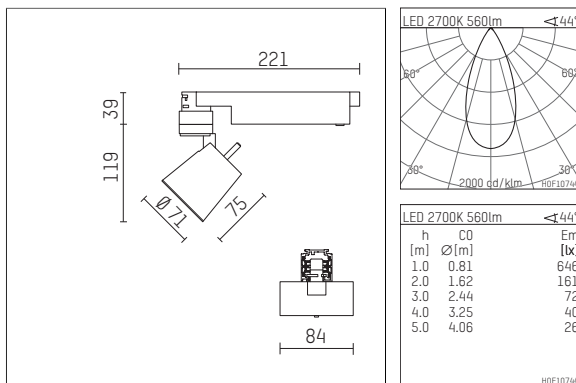

112 124 02 721 D | black

gin.o 1
spotlight
LED | 10 W 2700 K

- spotlight gin.o 1
- with 3 circuit DALI adapter
- for Hoffmeister control.x tracks
- circuit selection is possible while adapter is inserted into the track
- passive thermo management
- with LED 700 lm
- colour temperature: 2700 K
- colour rendering index: CRI >90
- L90 / B10 (50.000h)
- SDCM < 2
- net luminous flux: 560 lm
- total load: 10 W
- luminous efficacy: 56,0 lm/W
- rotationsymmetrical light distribution, flood
- beam angle: 45 °
- LED power unit integrated in adapter, electronic (DALI), 220-240 V, 0/50/60 Hz
- amplitude dimming
- dimming range: 100-1 %
- housing of die cast aluminium
- adapter of fibreglass reinforced thermoplastic
- safety glass, clear
- length: 221 mm, width: 84 mm, height: 158 mm
- rotatable 360°, 90° tiltable
- weight: 0,98 kg
- protection rating: IP20
- protection class I
- 5 years Hoffmeister warranty
- Made in Germany
- maximum ambient temperature: 35 ° C
- certificates: manufactured according to DIN VDE 0711 / EN 60598, CE
- colour: black
- 112 124 02 721 D

Additional optional accessory components

description accessory general	dimensions in mm	item number	pic.-No.
soft.shape lens for spotlights gin.a and gin.o size 1	∅: 54	104227	01
sculpture lens for spotlights gin.a and gin.o size 1	∅: 54	103428	02
prismatic glass for spotlights gin.a and gin.o size 1	∅: 54	104914	03
honeycomb louver for spotlights gin.a and gin.o size 1		103416	04
soft.spot lens for spotlights gin.a and gin.o size 1	∅: 54	103429	01